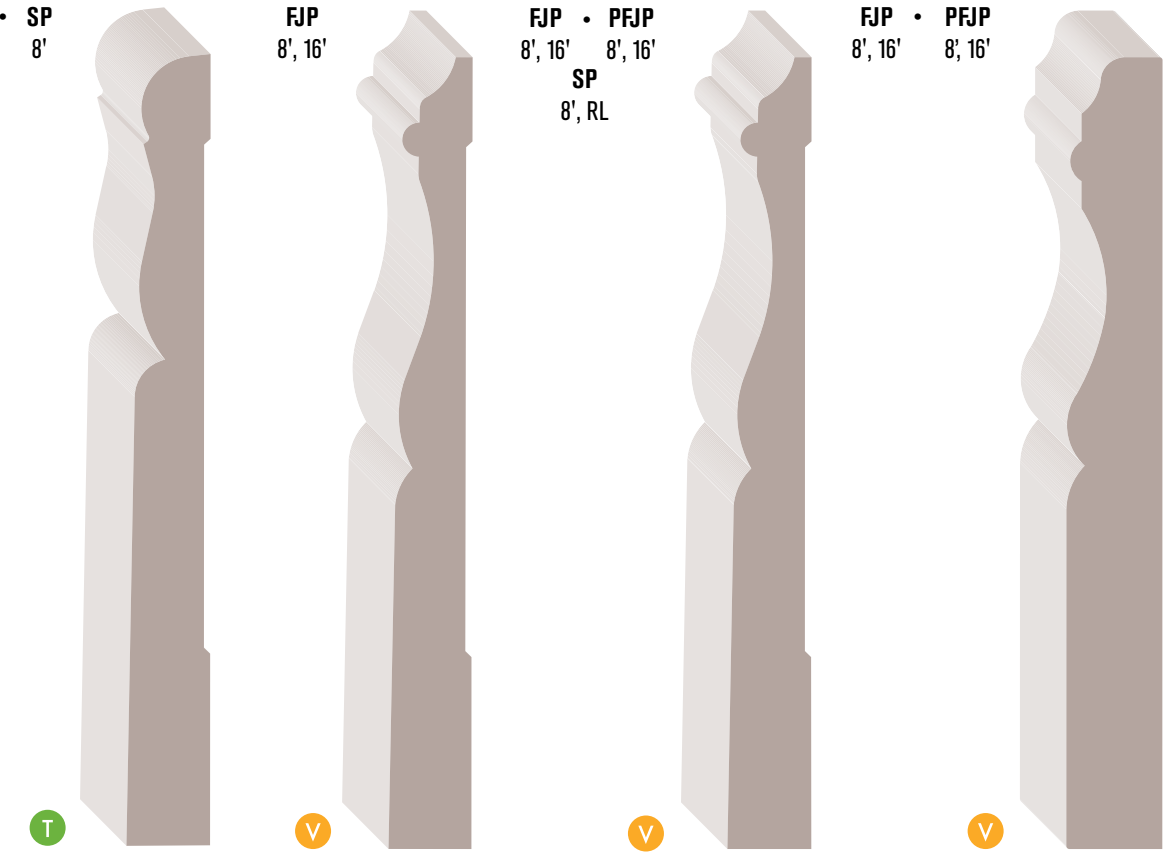

03516
3/8" x 4-1/8"
FJP • PFJP
8', 16' 8', 16'

00921
5/8" x 3-5/8"
SO
8'

07720
3/8" x 3-7/8"
PMDF
14'

5706A
3/8" x 3-7/8"
PMDF • DECO
8', 12', 14' 8', 12'
FLEX
RL

08570
3/8" x 3-7/8"
PVC
8'

02828
1/2" x 3-7/8"
PMDF
8', 16'