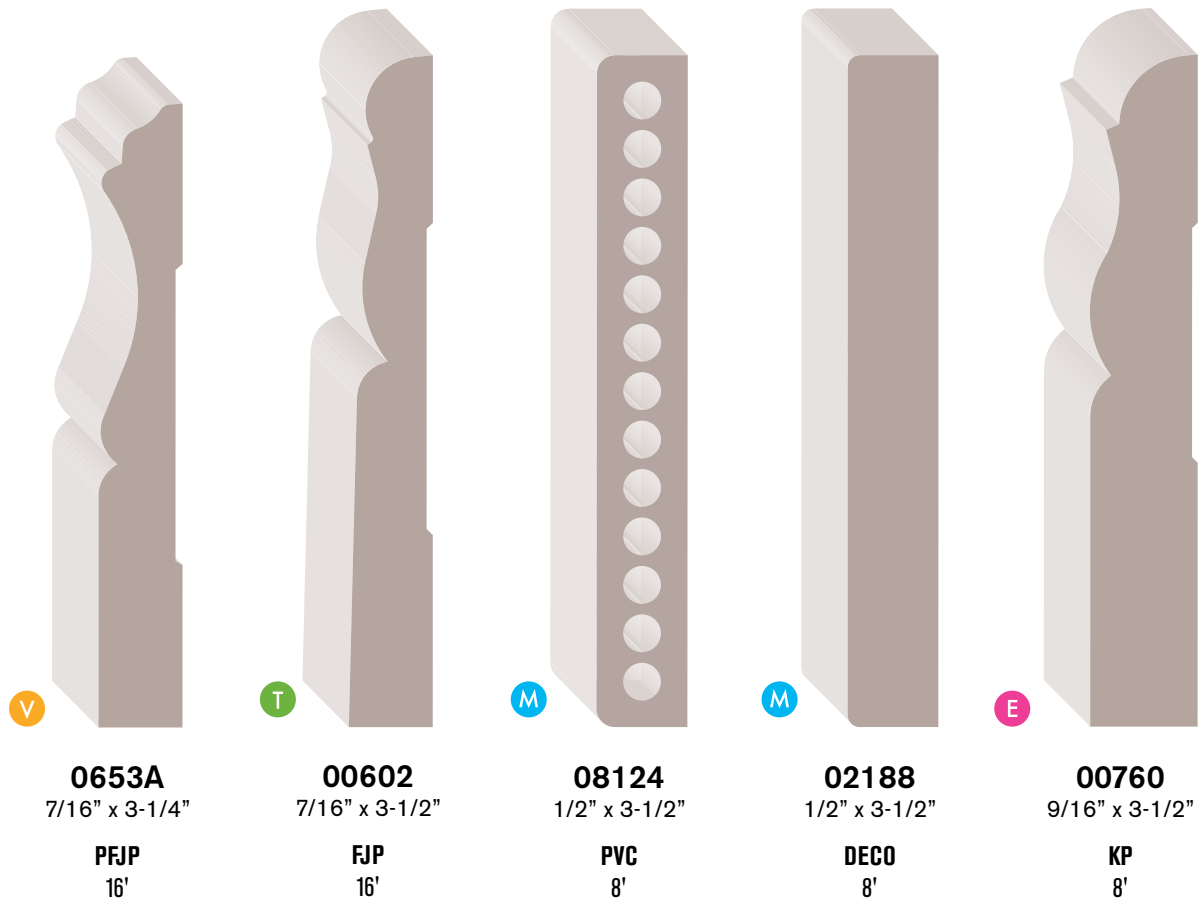

V

07622
3/8" x 3-1/8"
PMDF • DECO • FLEX
8', 12', 14' 8', 12' RL

T

0623A
7/16" x 3-1/4"
PFJP
16'

T

03140
7/16" x 3-1/4"
PFJP • SO
14' RL

0653A
7/16" x 3-1/4"
PFJP
16'

00602
7/16" x 3-1/2"
FJP
16'