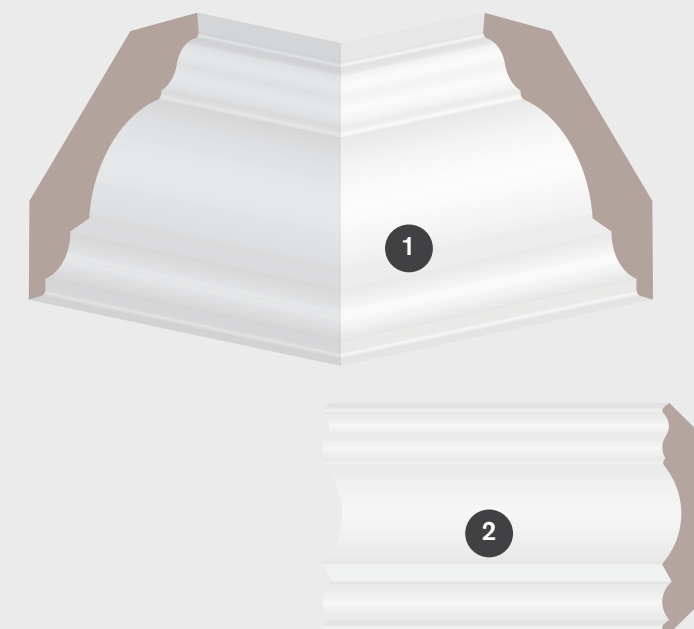

RIGHT ANGLES

PAIRINGS & COMBINATIONS

- 1 Corner Block
06179
1" x 3-3/4"
PMDF
- 2 Casing
02184
5/8" x 3-1/2"
DECO
- 3 Plinth Block
06289
1" x 4-1/8"
PMDF

- 1 Inside Crown Corner
07209
*For Crown 05981
7/8" x 3-7/16"
PMDF
- 2 Crown
05981
5/8" x 3-5/8"
PMDF • DECO