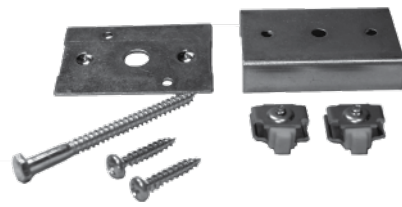

PDA03
Converging Door Kit