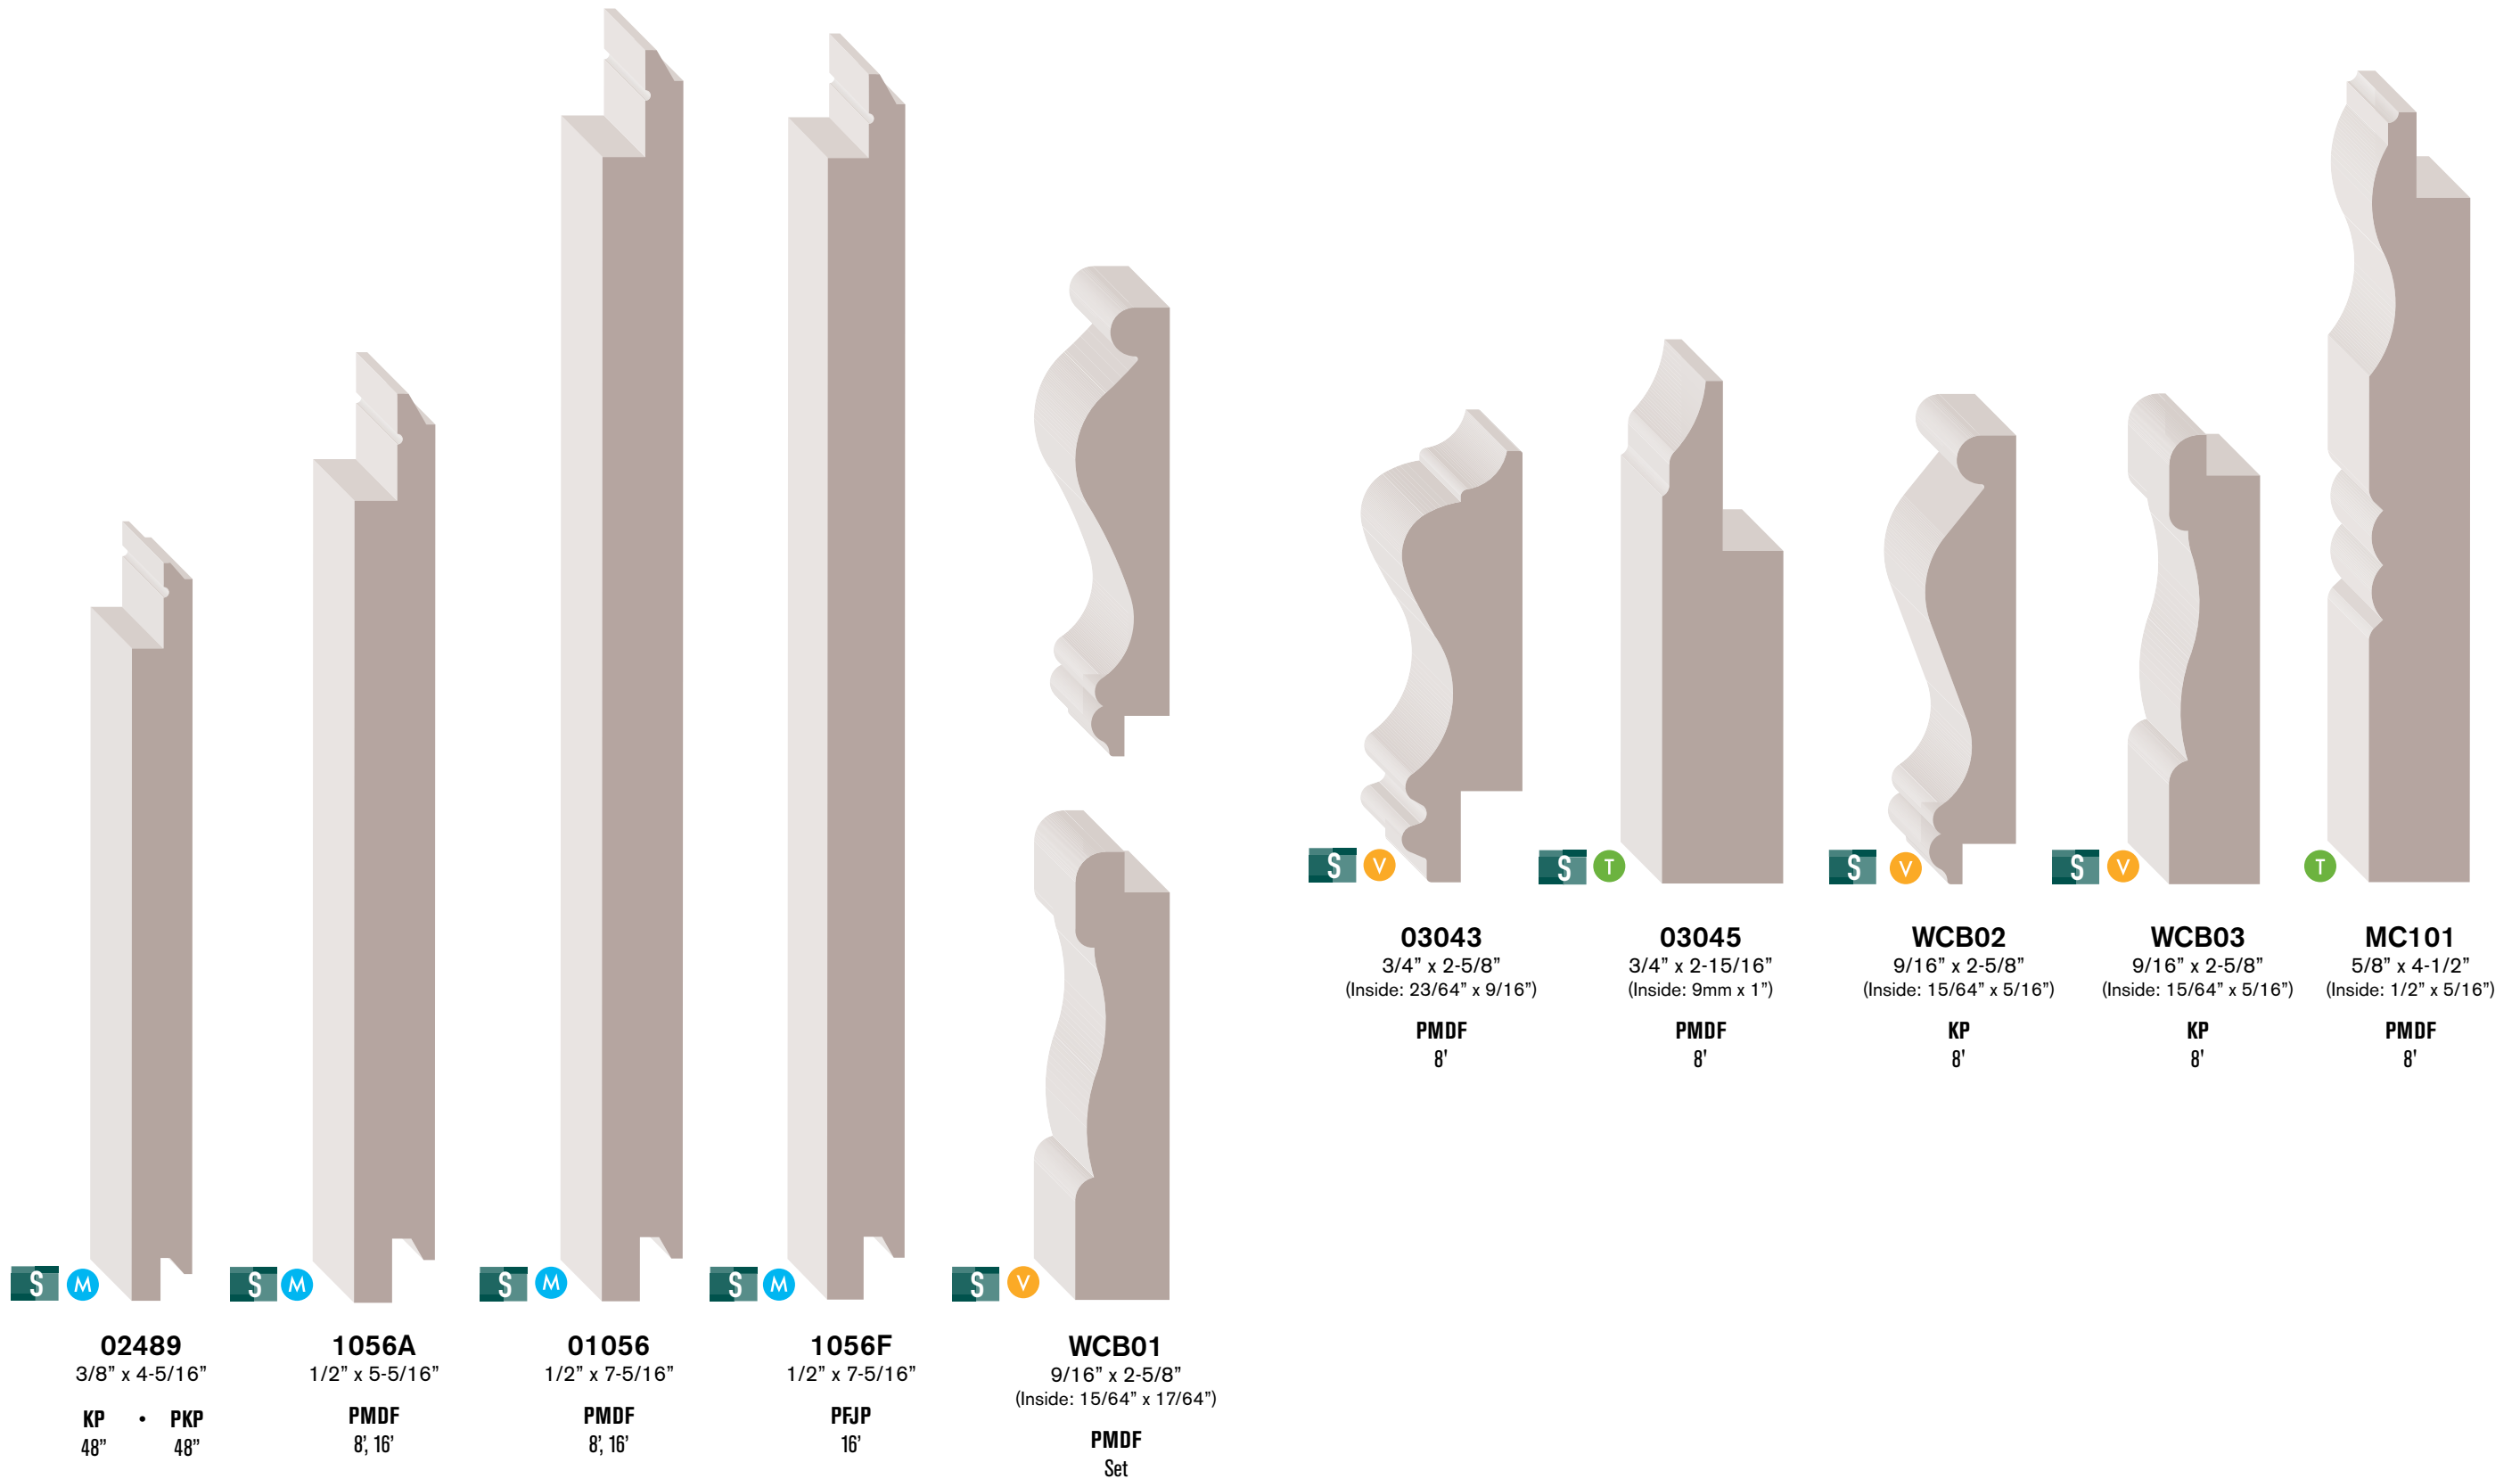

SHIPLAP

CAP AND BASE