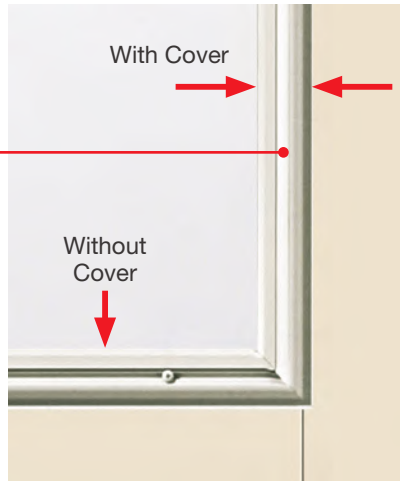

Elevated 10" Bottom Rail
Look for the (E) symbol.

IMPACT LIP-LITE FRAME

Features durable, paintable aluminum construction. An attractive scrolled profile gives a thin, sleek appearance and a screw channel cover helps hide unsightly screws.