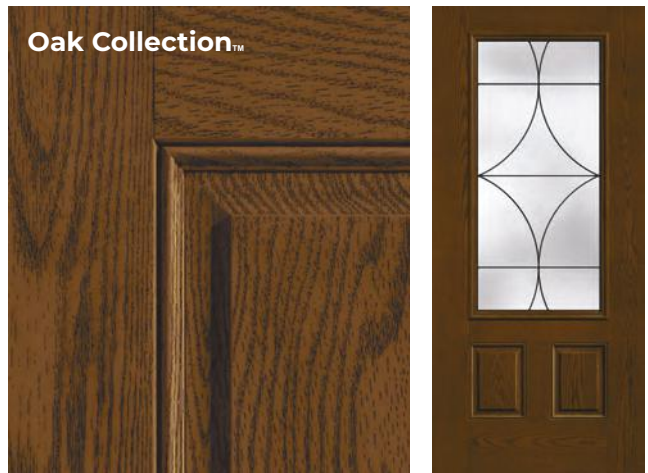

Fiber-Classic® Collections Pages 108–215

The industry's first fiberglass door delivers the look and feel of real Mahogany and Oak with excellent performance and value.