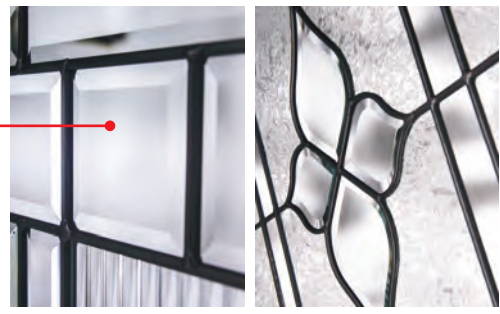

IMPACT DOORS

Feature a built-in 24-gauge steel plate lining.

NEW IMPACT FLUSH-GLAZED GLASS

Offers clean style and an increased daylight opening.

IMPACT GLASS

Features special laminated glass construction.

IMPACT INTERNAL BLINDS