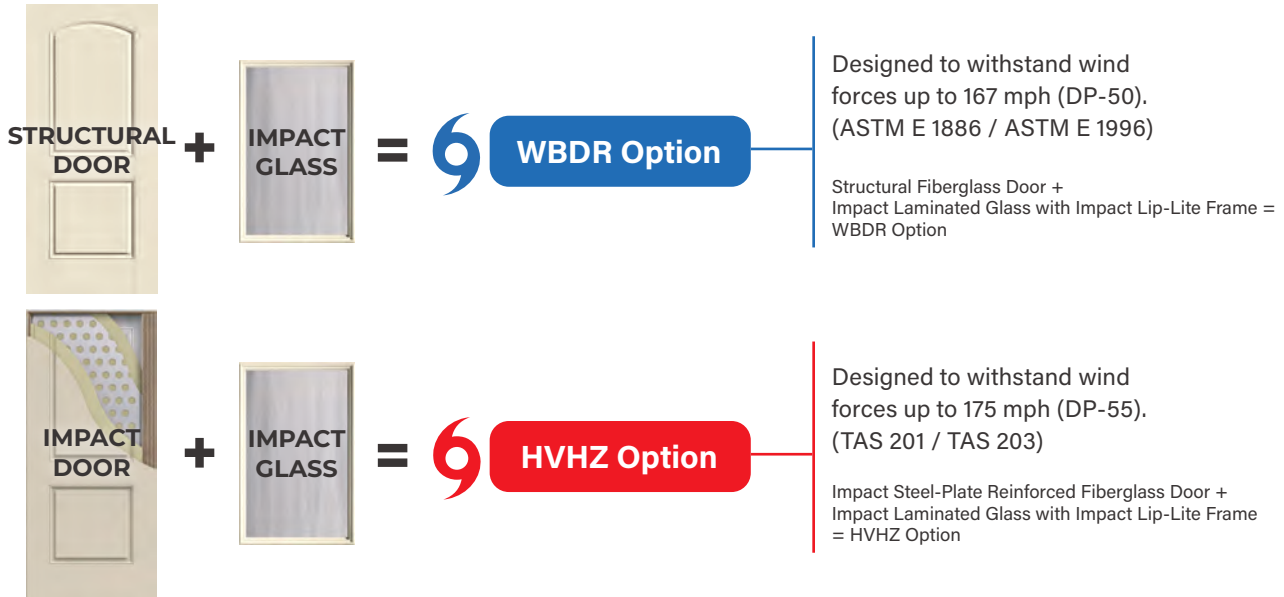

2 Use the icons to find available Therma-Tru® product options in this catalog.

WBDR / HVHZ Options: Look for this icon to find door and sidelite styles that can be configured for WBDR or HVHZ.

3 Verify that there is a Therma-Tru product approval specific to your area for the door system configuration before buying.*

4 Make sure the product is installed in compliance with the product approval to meet building codes.

The performance of the door system depends on how it is installed. Proper installation is required to comply with building codes.

*Product approvals show that the door system meets applicable codes when selected, assembled and installed as instructed. Note: See your Therma-Tru seller or visit thermatru.com for product approvals and installation instructions. Always confirm building code requirements in your area before buying. Follow weather and news reports to assess severe weather situations and obey local authorities' shelter and evacuation orders. No product guarantees safety for persons or property, nor makes any premises hurricane- or impact-proof.