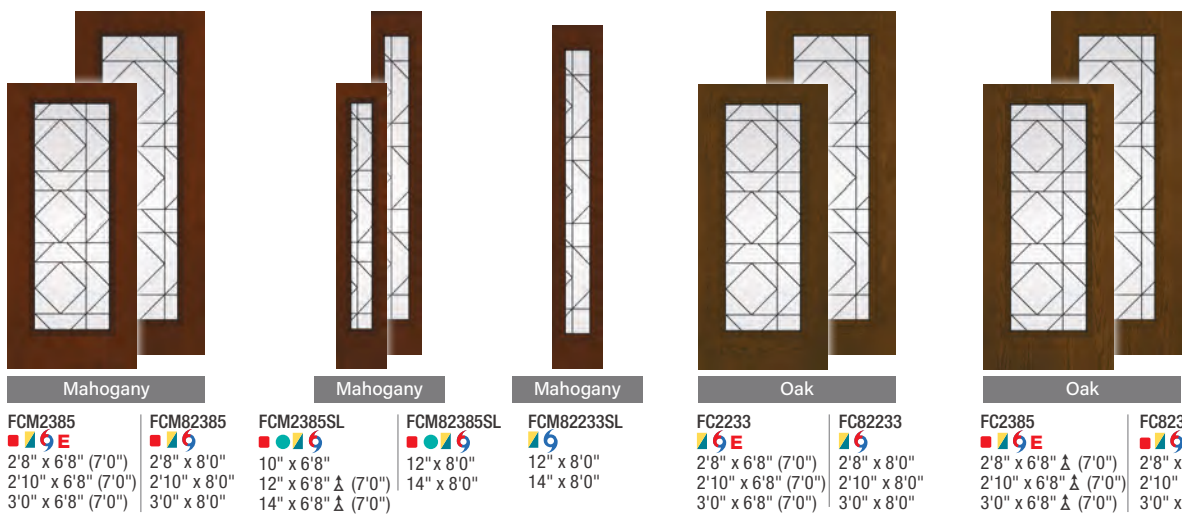

Smooth
S2382SL
10" x 6'8"
12" x 6'8" (7'0")
14" x 6'8" (7'0")

Smooth
S82382SL
12" x 8'0"
14" x 8'0"

ECHOLON

Mahogany
FCM2233
2'8" x 6'8"
2'10" x 6'8"
3'0" x 6'8"

Mahogany
FC82233
2'8" x 8'0"
2'10" x 8'0"
3'0" x 8'0"