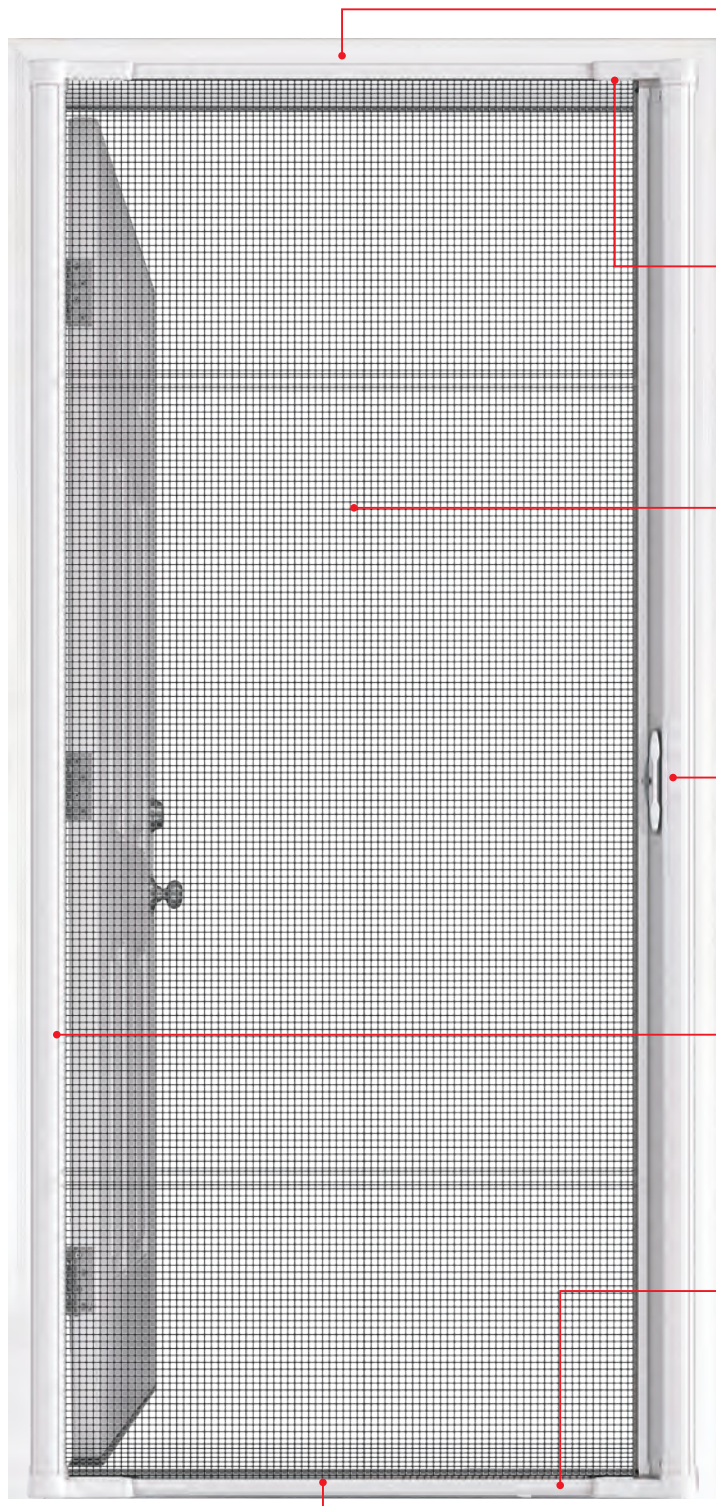

Face mount installation allows for an easier install while providing a full pass-through space without an intrusive cassette or track.

E-Z Glide System enables smooth screen retraction and extension without slamming.