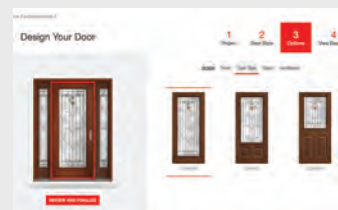

THERMA-TRU® DOORS

thermatru.com

1-800-THERMA-TRU (843-7628)

1750 Indian Wood Circle
Maumee, OH 43537

#thermatru

Cover: Classic Craft Fir Grain Door – CCA81166; Low-E Glass, Sidelites – CCA3500SL, Finish – Acorn
Back Cover: Classic Craft Mahogany Grain, Low-E Glass with SDLs, Door – CCM82806, Finish – Tumbleweed