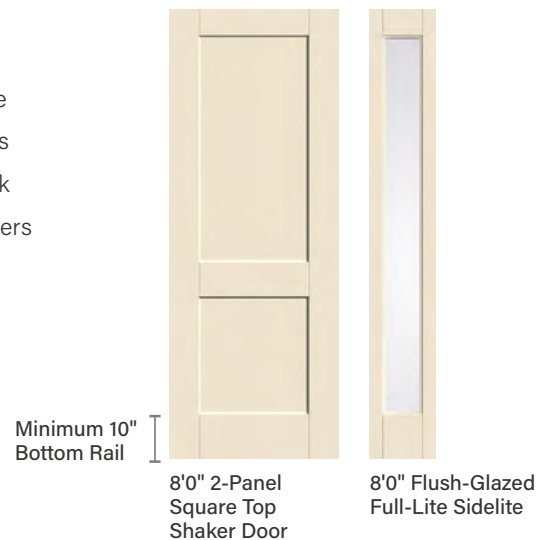

Note: Smooth-Star products used in multi-family or commercial settings are backed by a 3-year limited warranty. See your Therma-Tru seller or visit thermatru.com for details on product sizes and options, limited warranties and exclusions, Riders and ENERGY STAR qualified products.

Top: Smooth-Star Door – S8120; Low-E Glass, Sidelite – S85225SL, Finish – Granite