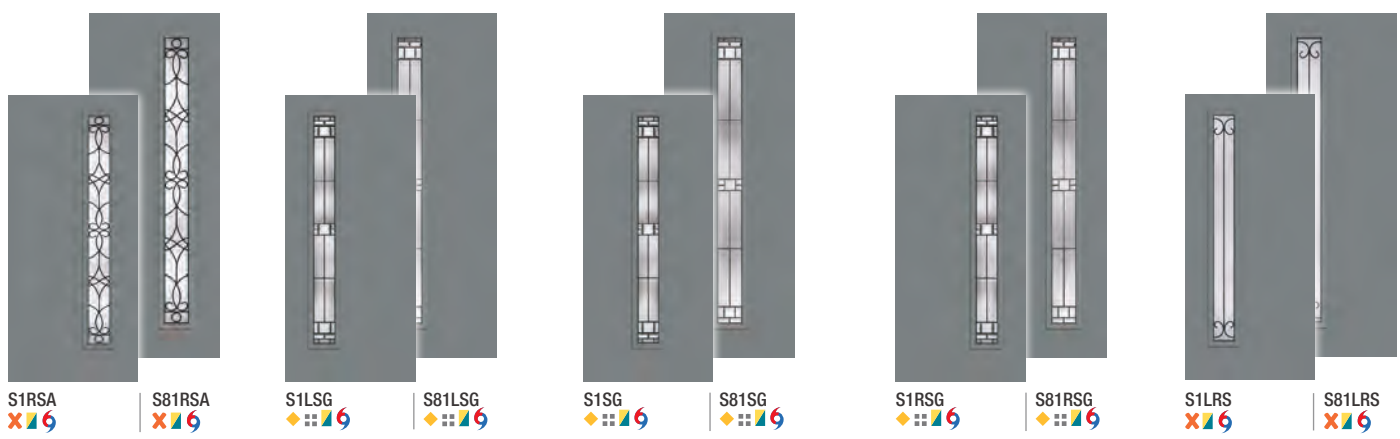

LÍNEA *Continues on next page.*

Privacy & Textured Glass Options

Add the code to the blank in the style number for the desired door and glass combination. For details on glass options, see page 246.

- XK = Reeded
- XC = Chord
- XR = Rainglass
- XE = Satin Etch
- XJ = Chinchilla
- XN = Granite

Key

- Low-E Glass (LE)
- Black Nickel Caming (1D)
- Brushed Nickel Caming (1C)
- Brass Caming (1A)
- Wrought Iron (1W)
- Scrolled & Flat Advanta Lite Frame
- WBDR / HVHZ Options