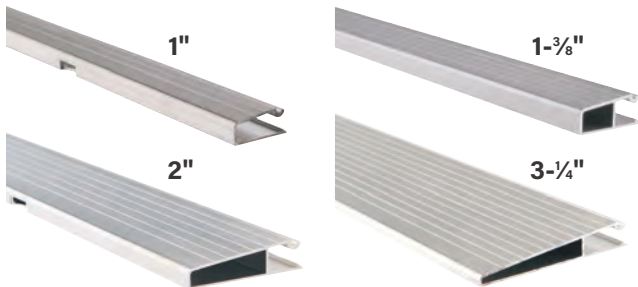

Inswing Sill Extenders