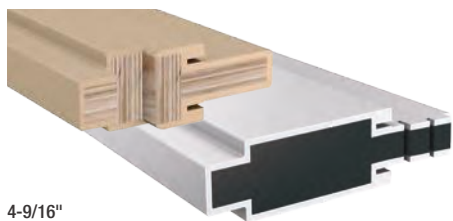

Storm Door-Ready Mullions

4-9/16"
6-9/16"