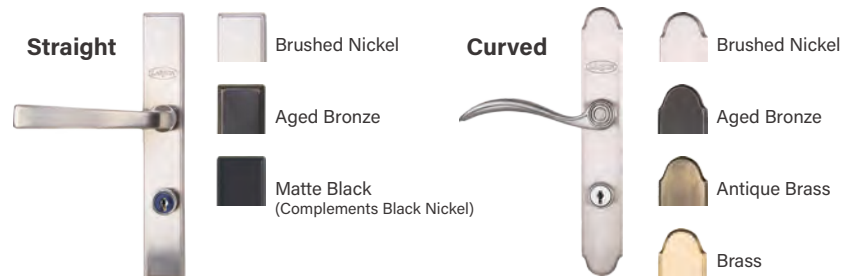

Note: See your Therma-Tru seller or visit thermatru.com for details on limited warranties and exclusions.

THE STORM DOOR IS EASY TO INSTALL AT THE JOBSITE

The concealed hinges featuring retractable pins **4** and the revolutionary hidden closer with Click&Hold™ technology **5** enable a quick and intuitive installation experience. After the installation of the entry door, install the closer, sweep and hardware. Then, follow these three simple steps to complete the job.

Brown
Color matched to PrismaGuard Elk and complements most stain options.

Black
Color matched to PrismaGuard Onyx.

7 QuickFit™ Handlesets***

Straight

- Brushed Nickel
- Aged Bronze
- Matte Black (Complements Black Nickel)