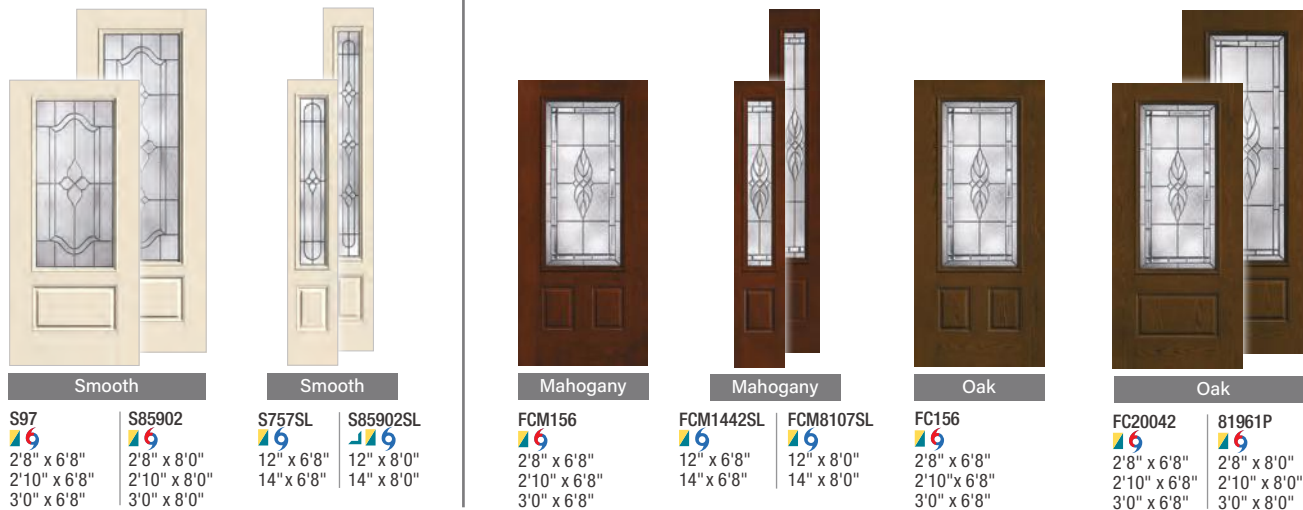

KENSINGTON™ ◆ ◆ ◆

KENSINGTON Continues on next page.

Key

- Black Nickel Caming (1D)
- Brushed Nickel Caming (1C)
- Brass Caming (1A)
- ✗ Wrought Iron (1W)
- ▤ Flat Lite Frame
- ▤ Scrolled & Flat Advanta Lite Frame
  Not available for 2'4" and 2'6" doors or 10" sidelites.
- 6 WBDP Options
- 6 WBDP / HVHZ Options