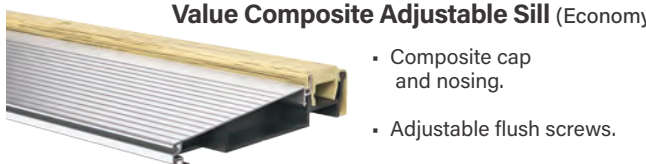

Value Composite Adjustable Sill (Economy)

- Composite cap and nosing.
- Adjustable flush screws.
- Injection-molded composite substrate.