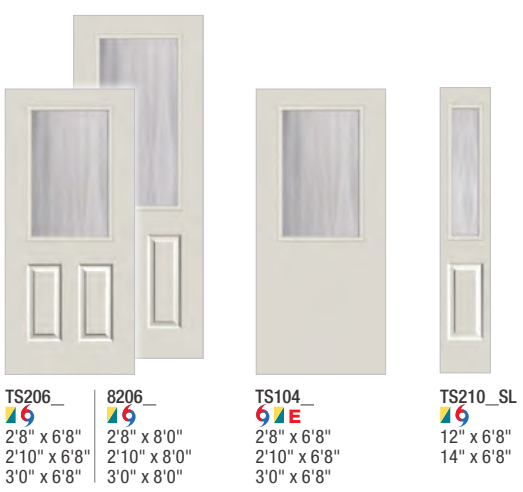

PRIVACY & TEXTURED GLASS

Key

- ☀️ Low-E Glass (LE)
- ⚡️ Turtle Glass
- 🏠 Simulated Divided Lites (SDL)
- ♦ Flat or Contour White Grilles Between Glass (GBGF / GBGC)
- ♦ Flat Almond Grilles Between Glass (GBGF)
- ♦ Flat Bronze Grilles Between Glass (GBGF)
- ♦ Flat or Contour Black Grilles Between Glass (GBGF / GBGC)
- ♦ Fixed Grilles (FXG)
- 🏠 Scrolled & Flat Advanta Lite Frame
  Not available for 2'4" and 2'6" doors or 10" sidelites.
- 🏠 Scrolled Advanta Lite Frame
  Not available for 2'4" and 2'6" doors or 10" sidelites.
- 🌀 WBDR / HVHZ Options
- 📏 Elevated 10" Bottom Rail Options