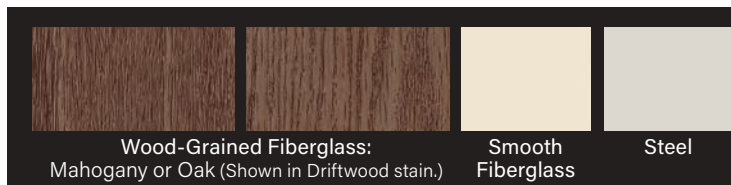

Wood-Grained Fiberglass:
Mahogany or Oak (Shown in Driftwood stain.)

Smooth
Fiberglass

Steel

It's your decision, by design.

Select a look for the door and sidelites. Choose a material. Find an available glass design and frame to complete the statement. Stain or paint it any color. Explore all the possible combinations at thermatru.com/pulse.

Note: Door and sidelite styles shown in smooth fiberglass with flat lite frame. To see styles in other material choices, go to thermatru.com/pulse.