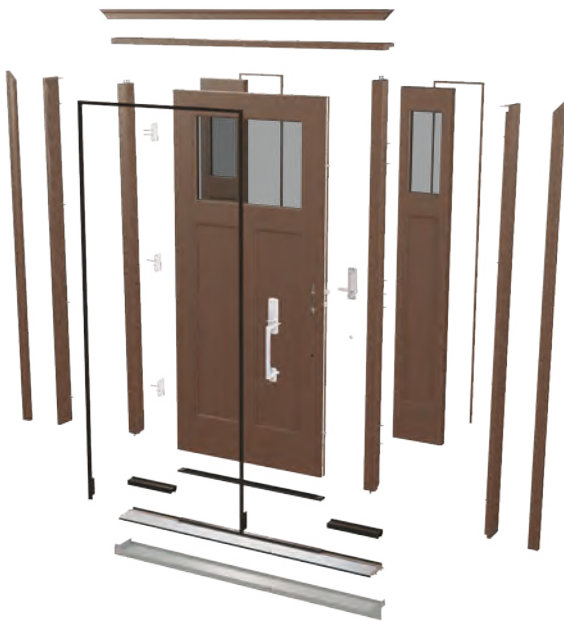

Door System Components

Engineered to work together.

A Therma-Tru® door with genuine Therma-Tru components is more than a beautiful door – it's a complete door system engineered with craftsman precision for durability and reliability through the years. And, a Therma-Tru fiberglass door system with genuine Therma-Tru components is backed by the industry's most comprehensive lifetime limited warranty.

Visit our online replacement parts page to maintain the integrity of a complete door system with genuine Therma-Tru components at thermatru.com/parts.