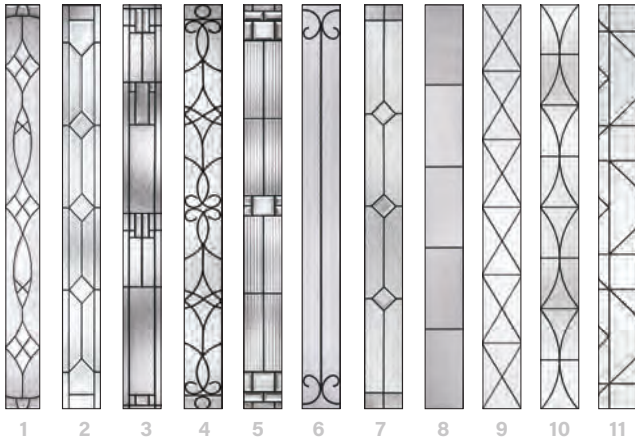

Decorative Glass

Available for Línea.