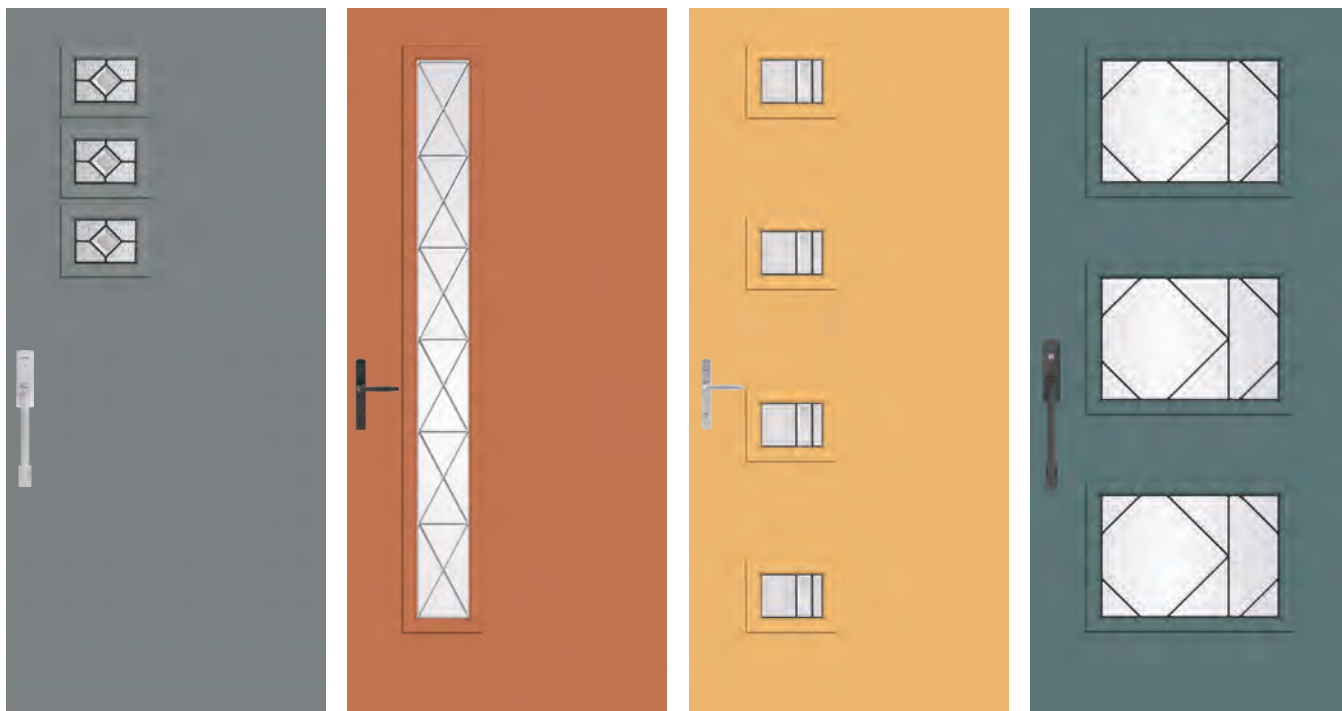

It's your decision, by design.

Pulse is geometry with energy. Designed to be fun and easy to mix and match with sleek, flush door and sidelite styles, you can create a modern entrance without missing a beat. Explore all the possible combinations at thermatru.com/pulse. Mix and match to get the style numbers needed to order. Turn the page for a glimpse of available styles and sizes.