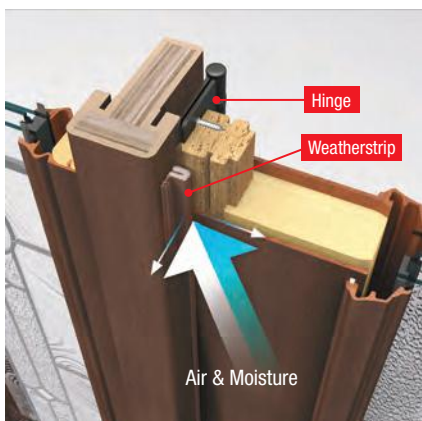

4 Hinges position the **door** to properly compress the **weatherstrip** to help form a tight, even seal against air and moisture infiltration when the door closes.