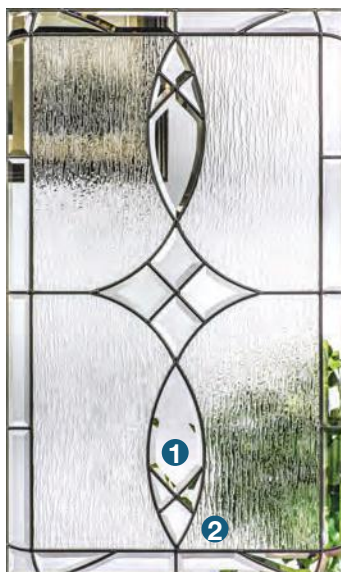

Decorative & Specialty Glass Designs

Blackstone®

Traditional English design meets **1** clear curved bevels, **2** rainglass and coming to create the distinctive styling of Blackstone. Entries get the best of both privacy and simple refinement.

Glass Privacy Rating

Black Nickel