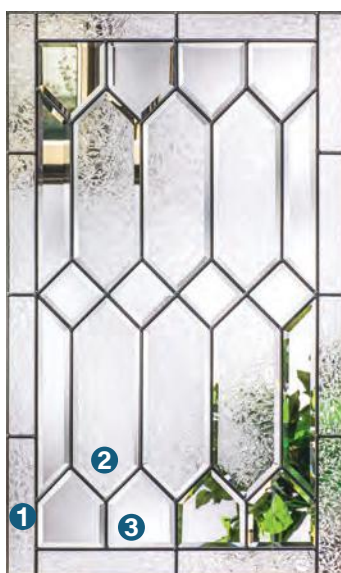

Black Nickel

Black Nickel