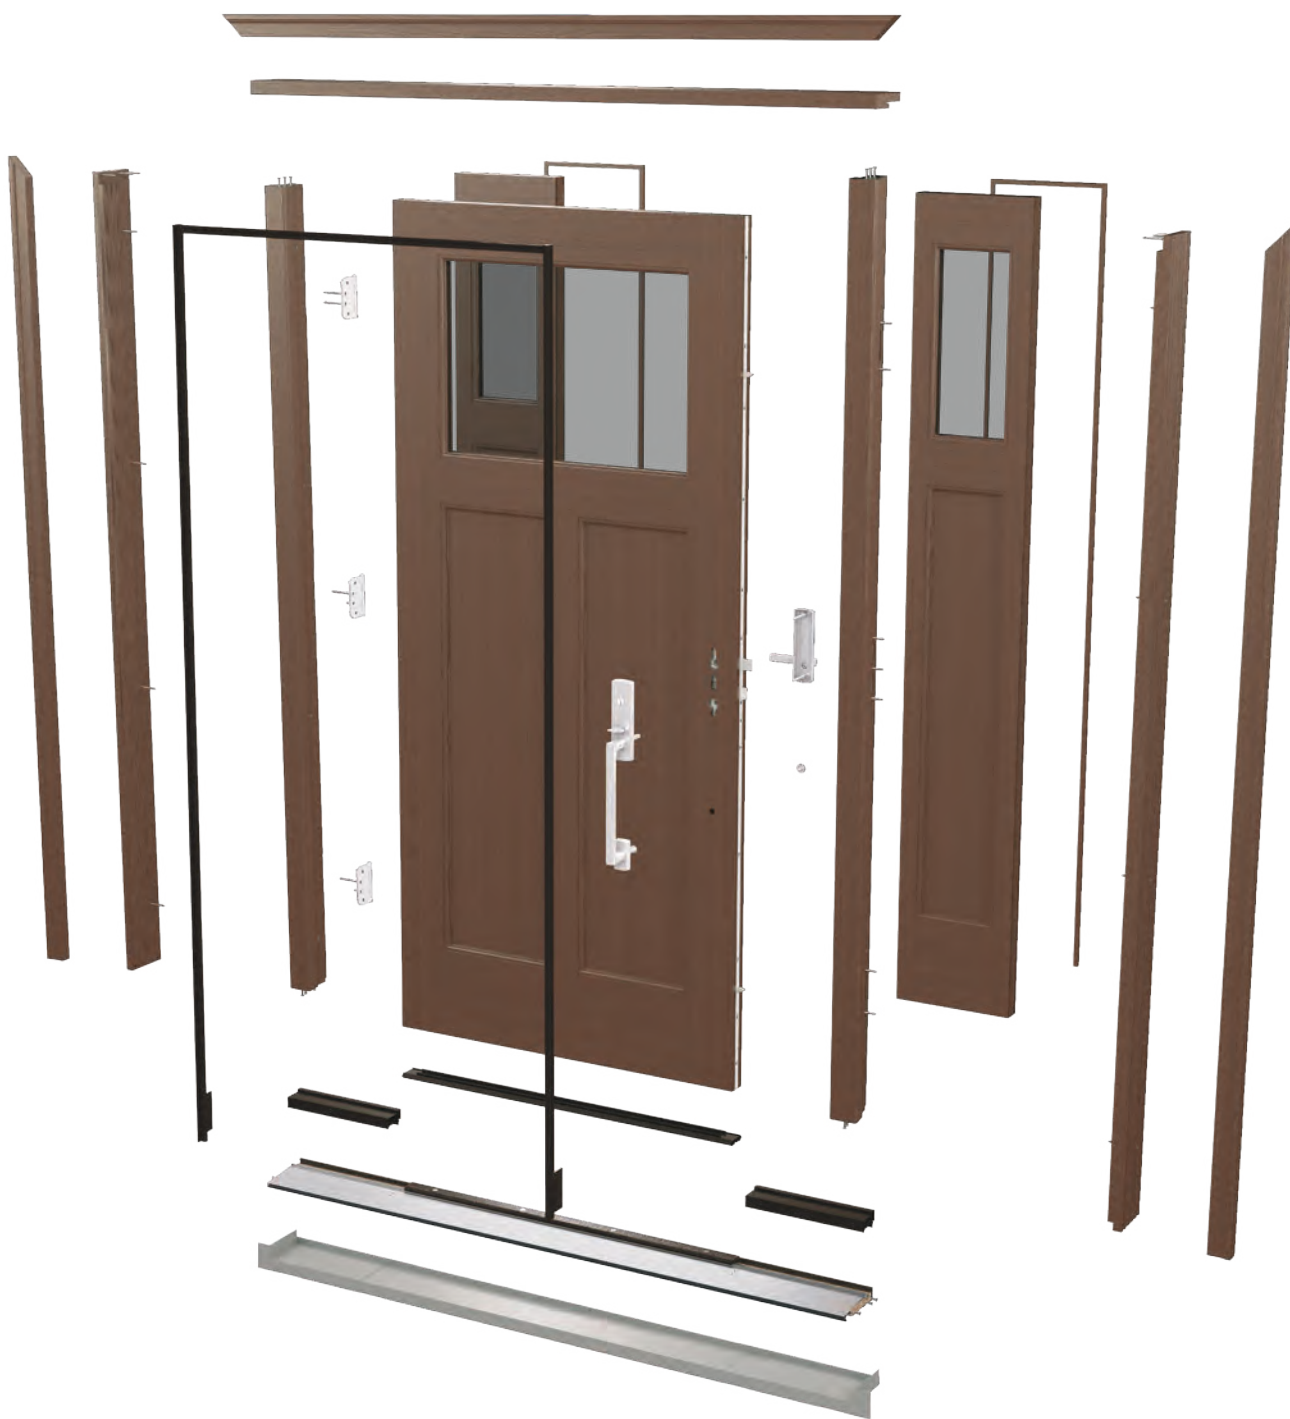

Next-level engineering.

Classic Craft complete entryway systems are designed with a full suite of premium-grade components, including ball-bearing hinges, medium-reach weatherstrip, 7-shape corner seal pads and more. Each piece is engineered with craftsman precision to create an unrivaled entry experience built to perform for a lifetime.

*Brand Use Study, 2023 *Builder* magazine.

Left Page: Classic Craft Mahogany Grain, Borrassa Glass, Door - CCM81519