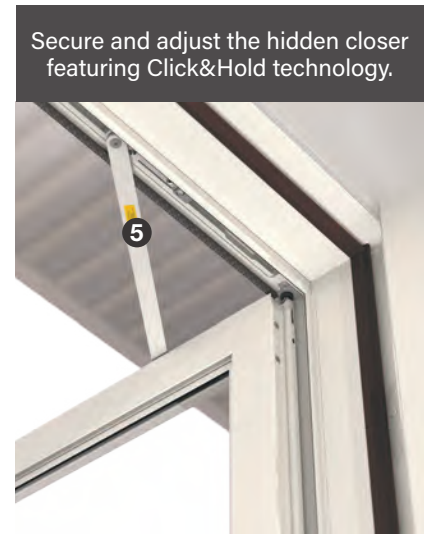

THE STORM DOOR IS EASY TO INSTALL AT THE JOBSITE

The concealed hinges featuring retractable pins **4** and the revolutionary hidden closer with Click&Hold™ technology **5** enable a quick and intuitive installation experience. After the installation of the entry door, install the closer, sweep and hardware. Then, follow these three simple steps to complete the job.

Scan the QR code to learn more about storm door panel installation.