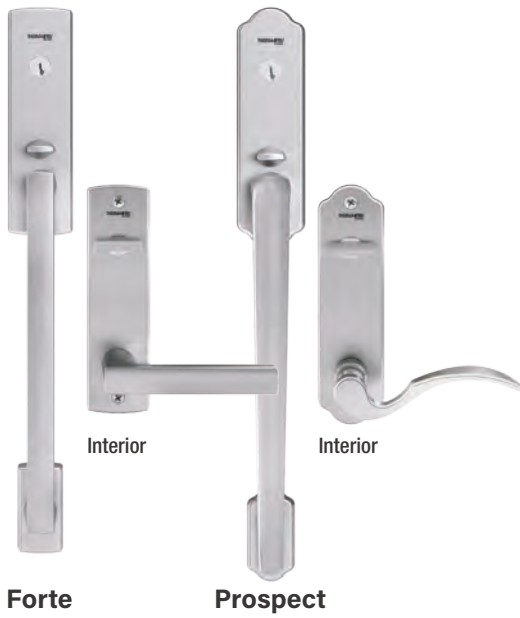

Forte

Prospect

FINISH OPTIONS

Brushed Nickel

Black Nickel

Oil-Rubbed Bronze

Heirloom

Venture