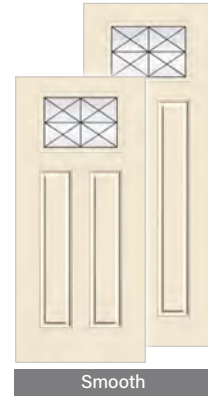

Smooth

S6975 2'8" x 6'8" 2'10" x 6'8" 3'0" x 6'8"	S86975 2'8" x 8'0" 2'10" x 8'0" 3'0" x 8'0"