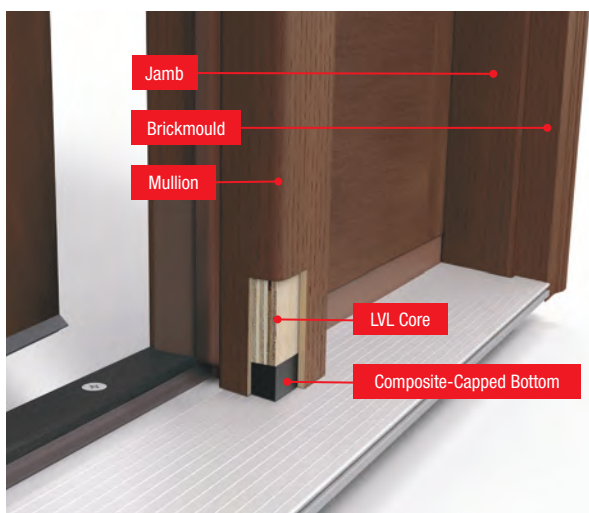

6 Lip-lite frame (shown right) features a **compression seal** against weather on the outside of the **door** and an **adhesive seal** against weather on the outside of the **glass**. **Flush-glazed glass** (shown left) is built directly into the door without a Lip-lite frame, featuring a **high-performance adhesive weather seal** inside and out.