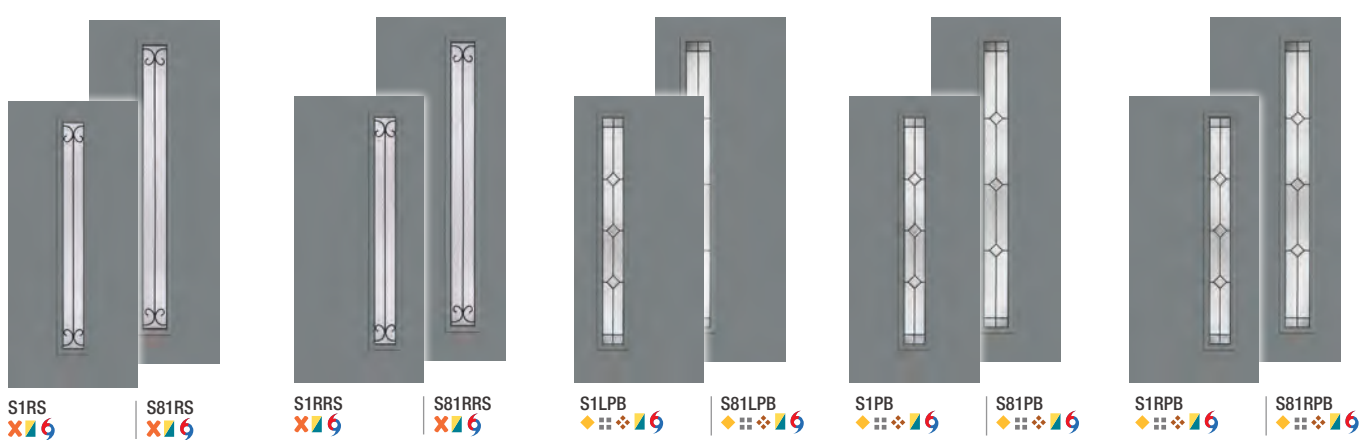

LÍNEA *Continues on next page.*

Privacy & Textured Glass Options

Add the code to the blank in the style number for the desired door and glass combination. For details on glass options, see page 246.

- XK = Reeded
- XC = Chord
- XR = Rainglass
- XE = Satin Etch
- XJ = Chinchilla
- XN = Granite

Key

- Low-E Glass (LE)
- Black Nickel Caming (1D)
- Brushed Nickel Caming (1C)
- Brass Caming (1A)
- Wrought Iron (1W)
- Scrolled & Flat Advanta Lite Frame
- WBDR / HVHZ Options