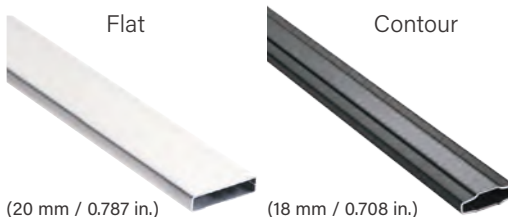

GBG BAR OPTIONS