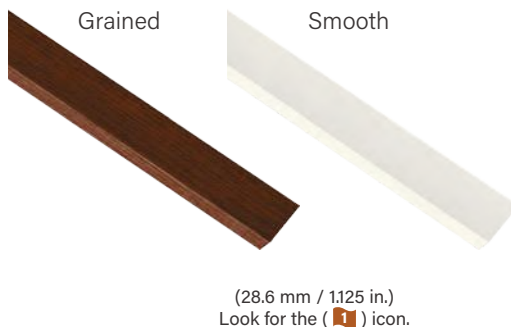

SDL BAR OPTIONS

Smooth SDL bars are color matched to PrismaGuard Alpine.