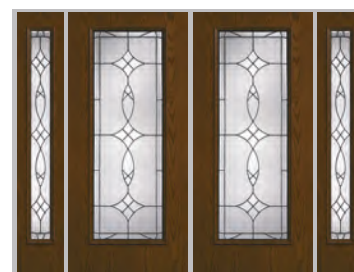

Double Doors with Vented Sidelites (Inswing Only)