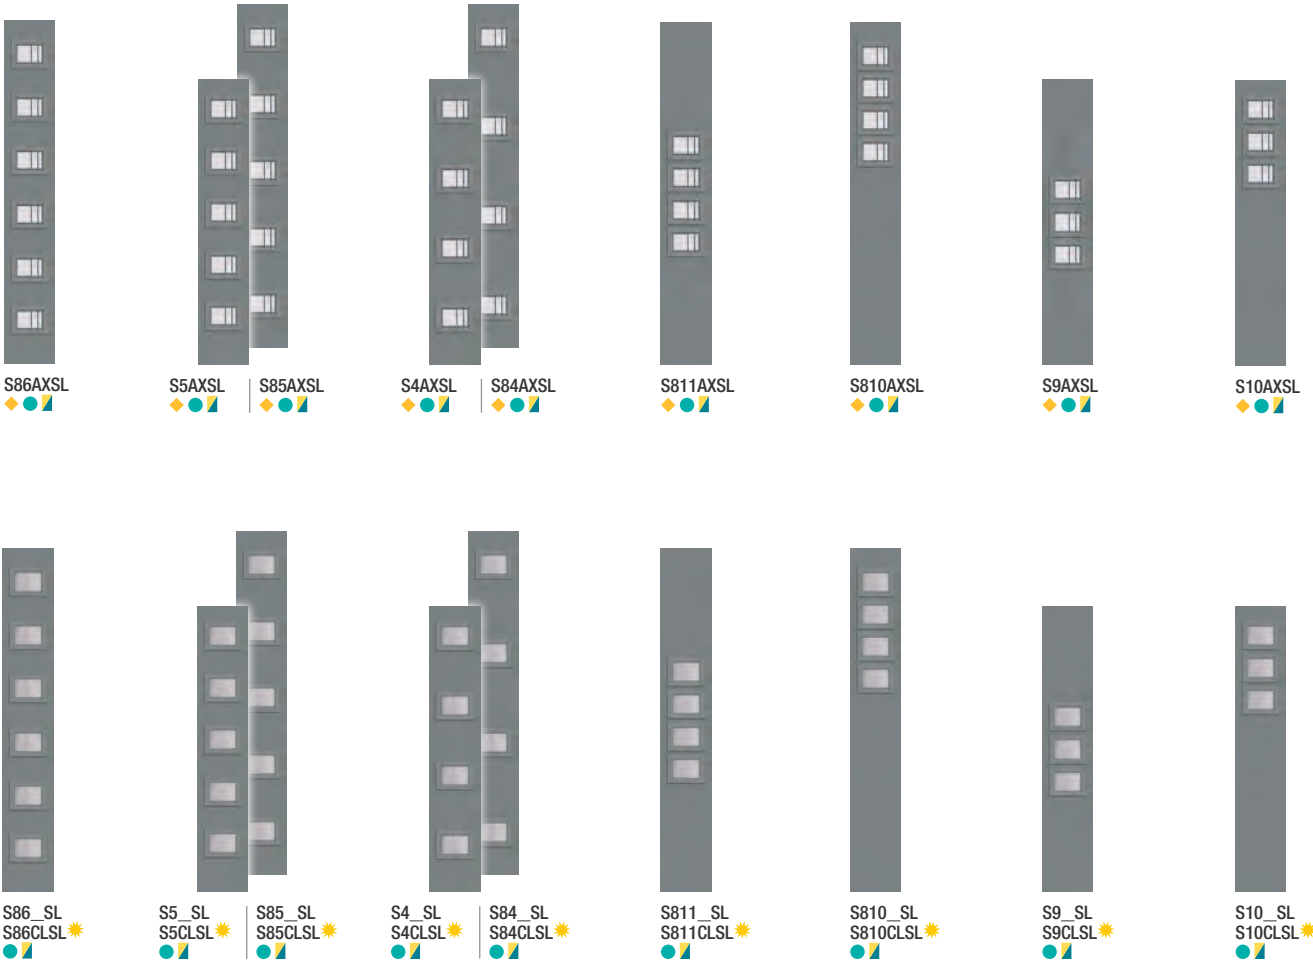

Note: Door and sidelite styles shown in smooth fiberglass with flat lite frame. To see styles in other material choices, go to thermatru.com/pulse.

Privacy & Textured Glass Options

Add the code to the blank in the style number for the desired door and glass combination. For details on glass options, see page 246.