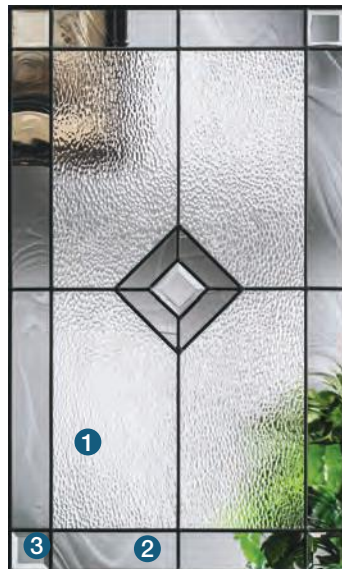

Pembridge™

Simplistic in its design, Pembridge features a field of ① hammered glass framed by ② gray baroque glass and ③ multifaceted bevels. A central diamond shape adds a decorative touch.

Glass Privacy Rating