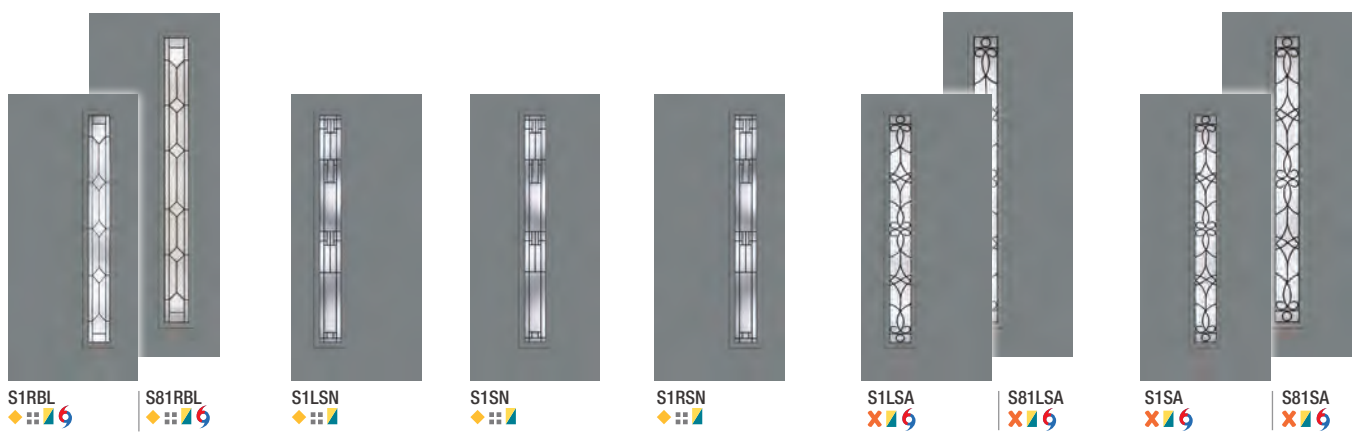

LÍNEA *Continues on next page.*

Privacy & Textured Glass Options

Add the code to the blank in the style number for the desired door and glass combination. For details on glass options, see page 246.

- XK = Reeded
- XC = Chord
- XR = Rainglass
- XE = Satin Etch
- XJ = Chinchilla
- XN = Granite

Key

- Low-E Glass (LE)
- Black Nickel Caming (1D)
- Brushed Nickel Caming (1C)
- Brass Caming (1A)
- Wrought Iron (1W)
- Scrolled & Flat Advanta Lite Frame
- WBDR / HVHZ Options