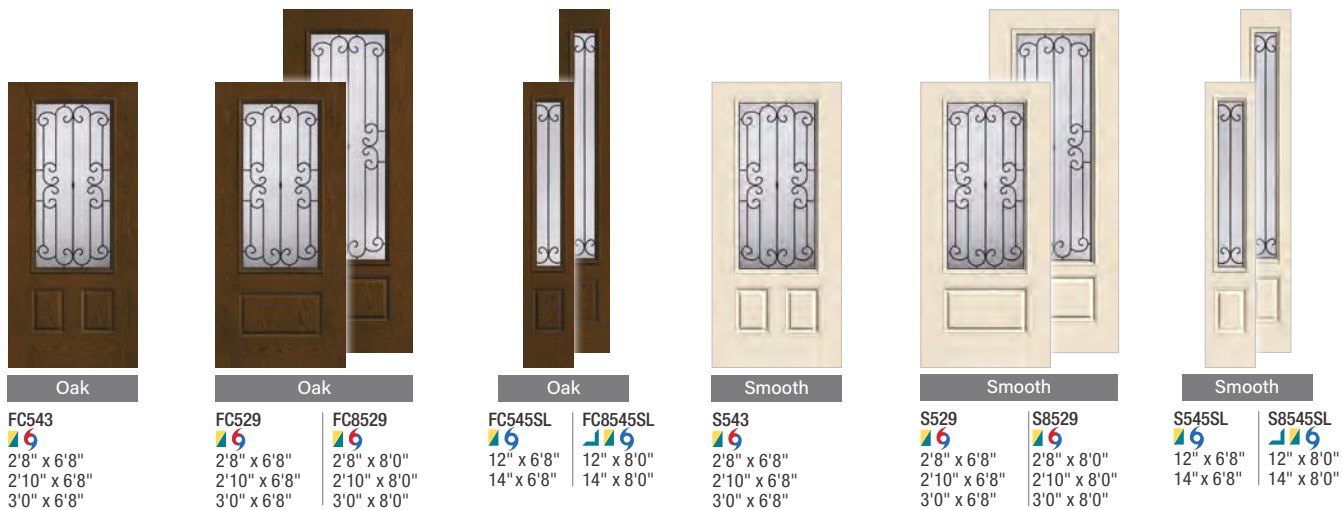

CONCORDE™ ◆ ◆ ◆

KENSINGTON™ ◆ ◆ ◆

KENSINGTON Continues on next page.

Key

- Black Nickel Caming (1D)
- Brushed Nickel Caming (1C)
- Brass Caming (1A)
- ✗ Wrought Iron (1W)
- ▤ Flat Lite Frame
- ▤ Scrolled & Flat Advanta Lite Frame
  Not available for 2'4" and 2'6" doors or 10" sidelites.
- 6 WBDP Options
- 6 WBDP / HVHZ Options