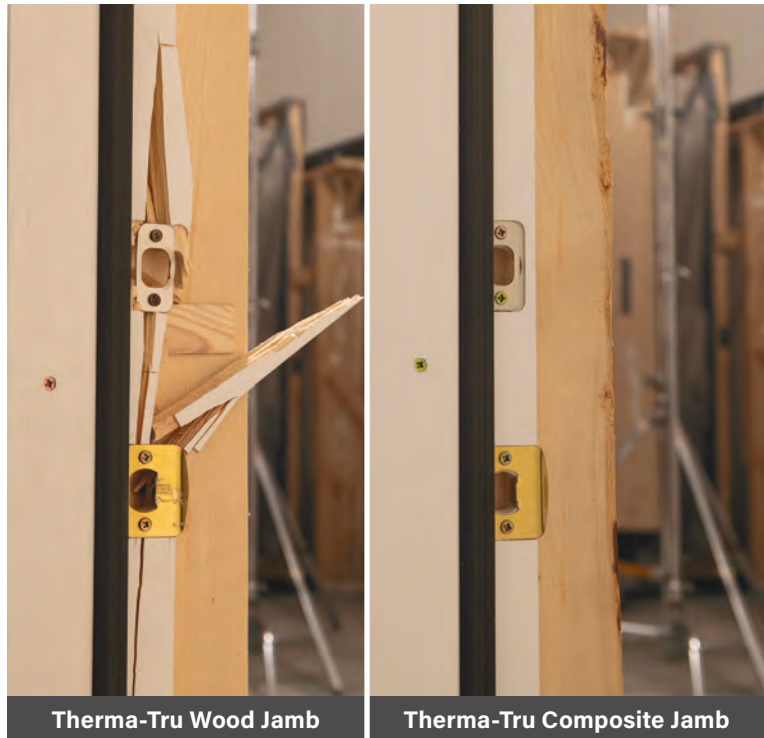

Therma-Tru Wood Jamb

Therma-Tru Composite Jamb

*Comparison of pendulum impact test results for Therma-Tru composite door frame and standard finger-jointed Pine wood door frame, both with similar pre-hung doors.

**Comparison of pendulum impact test results for Therma-Tru doors in steel versus fiberglass. Visit thermatru.com for details.

¹Source: FBI Uniform Crime Reporting Program, "2019 Crime in the United States."

²Source: FBI Uniform Crime Reporting Program, "2019 Crime in the United States," Table 7.

³Source: asecurelife.com