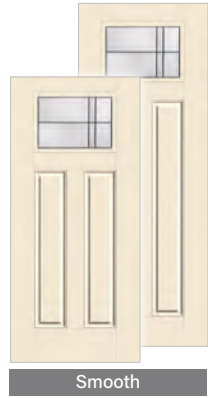

Smooth

S1650 2'8" x 6'8" 2'10" x 6'8" 3'0" x 6'8"	S81650 2'8" x 8'0" 2'10" x 8'0" 3'0" x 8'0"