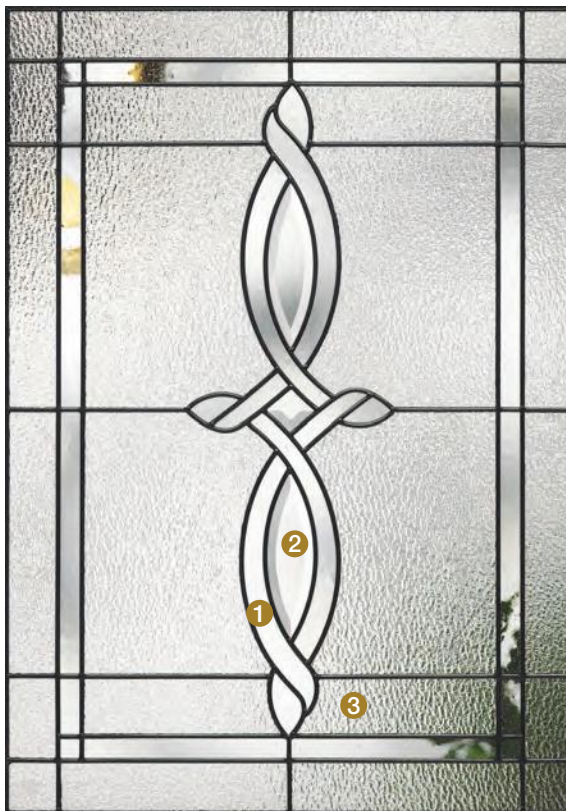

GLASS SHAPES

GLASS PRIVACY RATING

Black Nickel

Note: Glass privacy ratings may be more or less than indicated, based on glass design and size of glass. Glass designs may differ from depiction due to size and hand craftsmanship of glass. See your Therma-Tru seller or visit thermatru.com for details on glass privacy ratings and designs.