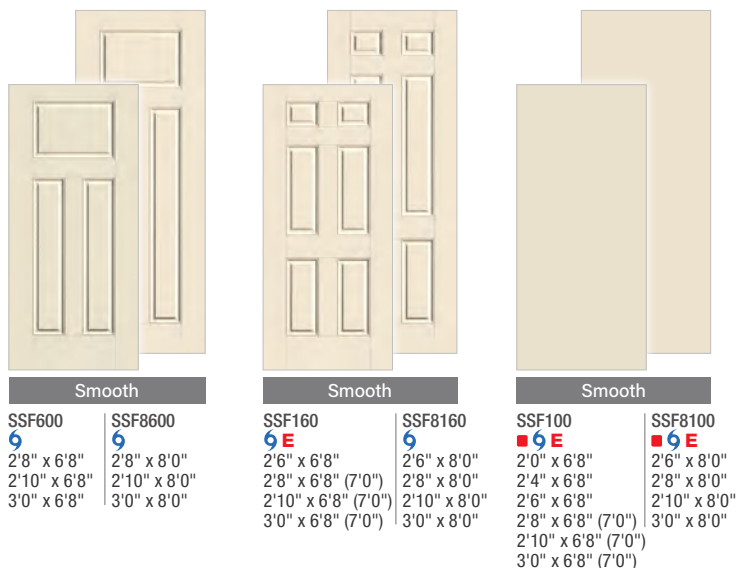

20-Minute Fire-Rated Wood Edge – Steel

PROFILES™

TRADITIONS

Key

- No Stile Lines
- WBDR Options

- WBDR / HVHZ Options
- Elevated 10" Bottom Rail Options