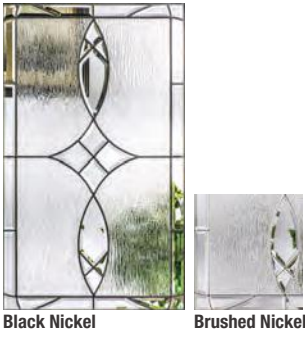

Decorative & Specialty Glass Designs**

Blackstone
Glass Privacy Rating: 7