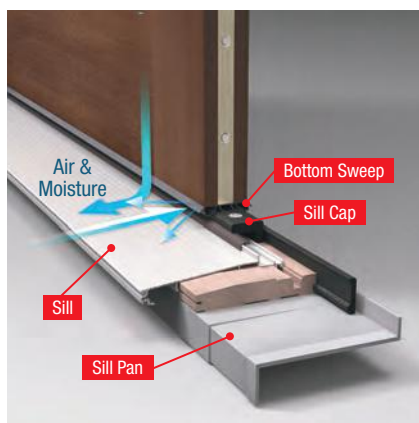

1 Weatherstrip is engineered in a variety of profiles to provide the best possible fit with our door systems, helping to deliver a precise seal between the **door** and **frame**. In addition, a rot-free Therma-Tru **composite door frame*** delivers extra protection from the damaging effects of moisture.