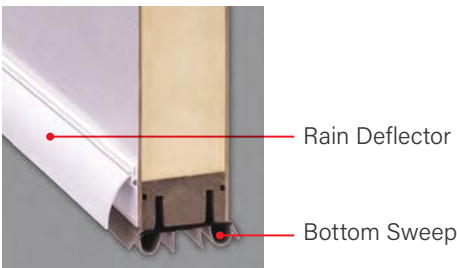

Bottom of door;
exterior view.