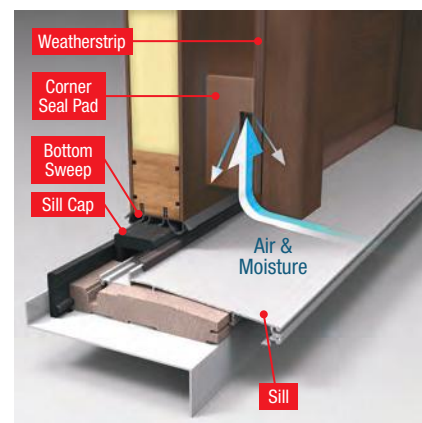

3 Corner seal pads (inswing only) complete the seal between the **sill cap, bottom sweep** and **weatherstrip** to help block potential pathways where wind-driven moisture can infiltrate the bottom corner of the door system.