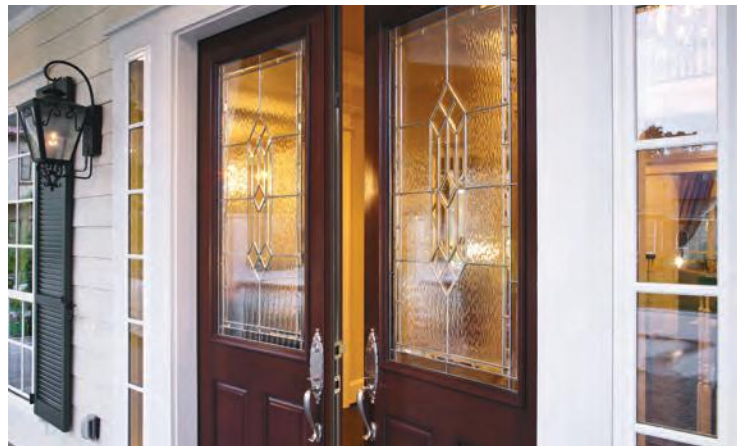

Note: Finish colors may vary from an actual application due to fluctuations in finishing or printing. See page 285 for important product details that may help with your purchase decision.

Bottom: Classic Craft Mahogany Grain, Provincial Glass, Doors - CCR804028

Right Page, Top: Fiber-Classic Oak Collection, Clear Glass with GBGs, Doors - 8000-12, Finish - Raven

Right Page, Bottom Left: Classic Craft Fir Grain, Homeward Glass, Doors - CCA211, Finish - Driftwood

Right Page, Bottom Right: Fiber-Classic Oak Collection, Clear Glass with GBGs, Doors - FC8313, Finish - Barley

Key

Tru-Defense Eligible