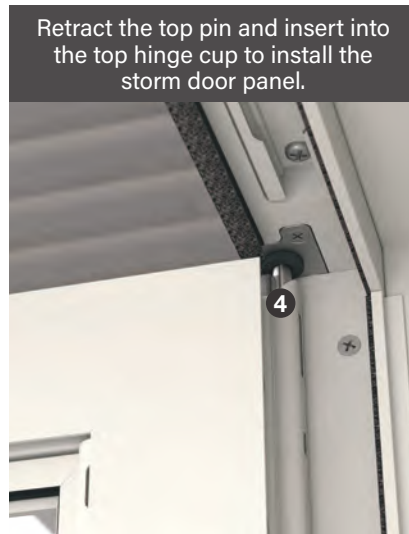

THE STORM DOOR IS EASY TO INSTALL AT THE JOBSITE

The concealed hinges featuring retractable pins **4** and the revolutionary hidden closer with Click&Hold™ technology **5** enable a quick and intuitive installation experience. After the installation of the entry door, install the closer, sweep and hardware. Then, follow these three simple steps to complete the job.

Scan the QR code to learn more about storm door panel installation.