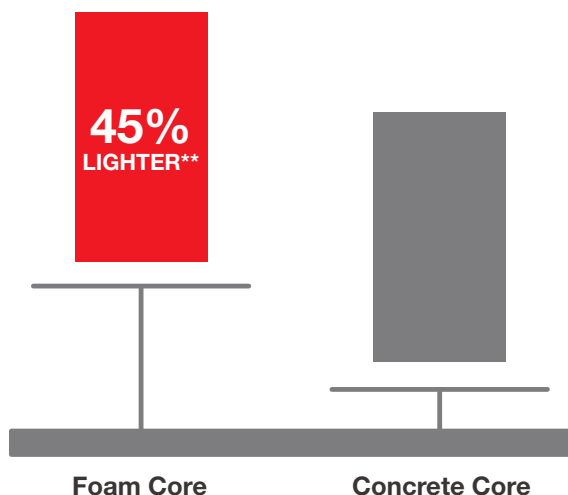

Therma-Tru® Fire-Rated Doors

Therma-Tru offers products to meet most national and local code requirements for house-to-garage, multi-family residential and hotel / motel unit entries.* Explore a wide variety of 20-minute Fire-rated fiberglass and steel door styles.

- Smooth-Star® 20-minute Fire-rated fiberglass doors are constructed with a polyurethane foam core that reduces overall door slab weight by 45% for easier handling and installation.**

20-Minute Fire-Rated Fiberglass Doors

- Tested to withstand a minimum of 20-minutes of fire exposure with temperatures that reach more than 1,400 degrees Fahrenheit.
- Features a 20-minute positive pressure rating.
- Certified by Intertek, Warnock Hersey for mortise lock use and features a wide lock stile to provide proper handleset reinforcement, combined with lock and hinge stiles that increase rigidity and stability.
- More durable than steel, and resist dents, scratches and rust, making them ideal for high-traffic, heavy-use environments.
- Features full-length lock side blocking, as well as blocking for panic and closure applications.
- Ideal for hotels, apartments, office buildings and other applications with security locks and card readers.

ADDITIONAL OPTIONS

- Solid-panel steel wood-edge doors also available with the 20-minute Fire-rated label, starting on page 243.

For California Projects

Therma-Tru Smooth-Star 20-minute Fire-rated fiberglass doors meet or exceed building codes and regulations specific to the state of California, including:

- ✓ California Wildland Urban Interface (WUI) requirements.
- ✓ California Air Resources Board (CARB) formaldehyde regulations.
- ✓ California State Fire Marshall test CA SFM 12-7A-1.

For Florida Projects

Therma-Tru Smooth-Star foam core 20-minute Fire-rated fiberglass doors include options to meet building codes and regulations specific to the state of Florida.

- ✓ Approved for structural use in Florida.
- ✓ Approved for Wind-Borne Debris Regions (WBDR).

*To confirm fire door requirements in your jurisdiction, always check with your local building code authority.
**Comparison of 20-minute foam core Fire-rated door to a 20-minute concrete core Fire-rated door with similar style.
Note: To see the third-party Intertek (Warnock-Hersey) listing reports, visit thermatru.com/performance data.
Left: Smooth-Star Door – SSF120