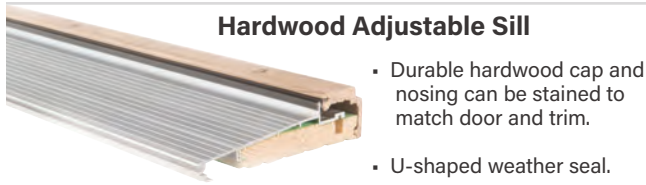

Hardwood Adjustable Sill

- Durable hardwood cap and nosing can be stained to match door and trim.
- U-shaped weather seal.
- Adjustable flush screws.