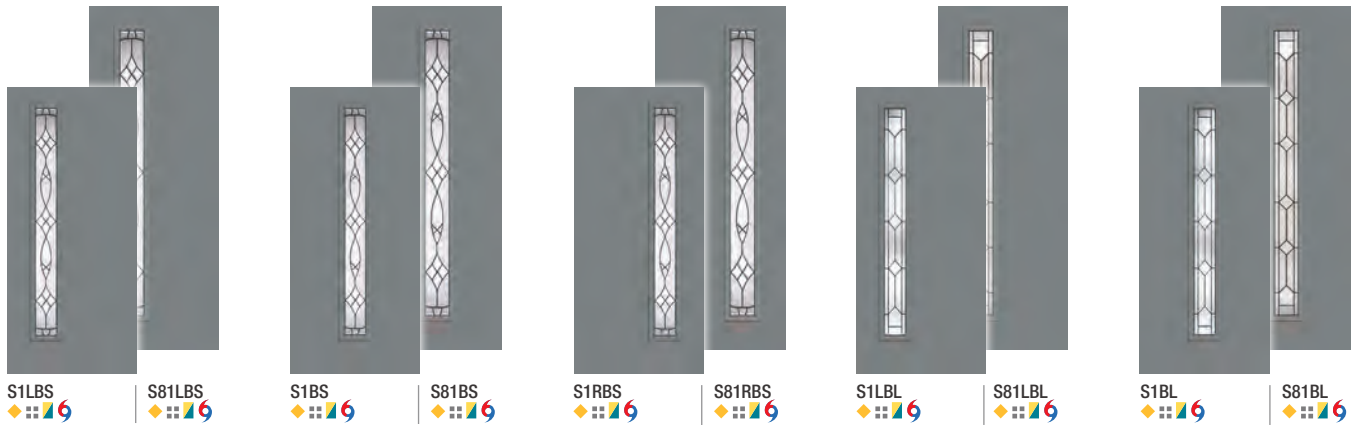

Línea

Note: Product images show exterior side of door.

			It's your decision, by design. Select a look for the door and sidelites. Choose a material. Find an available glass design and frame to complete the statement. Stain or paint it any color. Explore all the possible combinations at thermatru.com/pulse.
Wood-Grained Fiberglass: Mahogany or Oak (Shown in Driftwood stain.)	Smooth Fiberglass	Steel	

Note: Door and sidelite styles shown in smooth fiberglass with flat lite frame. To see styles in other material choices, go to thermatru.com/pulse.

Note: See page 285 for important product details that may help with your purchase decision.

Top: Pulse Ari, Echelon Glass with Flat Lite Frame, Doors - S83EC, Finish - Canyon