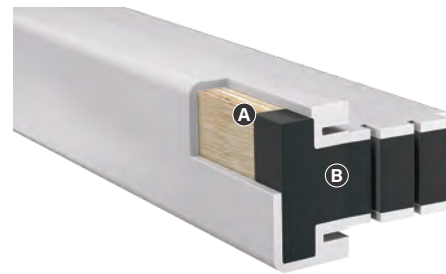

REINFORCED MULLIONS

Provide additional structural support and stability. All mullions are reinforced with a co-extruded **A** LVL core to provide additional structural support and stability and feature a **B** composite-capped bottom to eliminate the risk of water absorption and maintain a rot-free composite exterior.

Order composite door frame samples at store.thermatru.com.

*See your Therma-Tru seller for details on product availability.

**Comparison of pendulum impact test results for Therma-Tru composite door frame and standard finger-jointed Pine wood door frame, both with similar pre-hung doors.

***To confirm code requirements in your jurisdiction, always check with your local building code authority.

Note: See your Therma-Tru seller or visit thermatru.com for details on available product sizes and options, limited warranties and exclusions, and Rider. Frame-only warranty option for customers without a Therma-Tru door system.