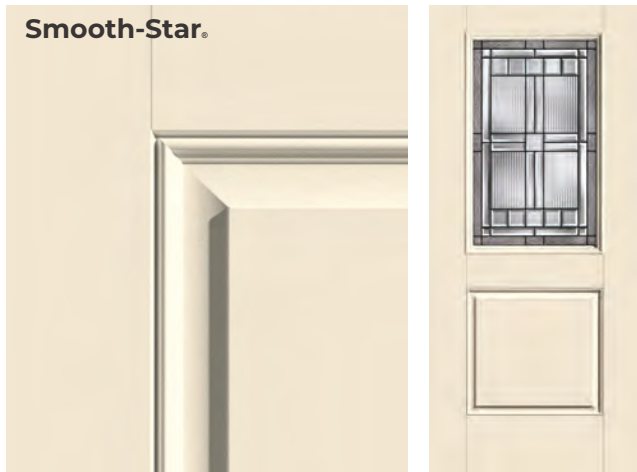

Smooth-Star® Pages 108–215

A smooth, ready-to-paint fiberglass door that offers excellent performance and value.