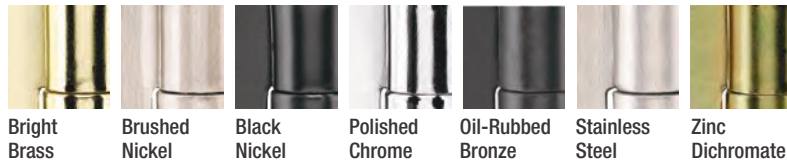

HINGE FINISH OPTIONS

Hinge Finish Options	■ = Available - = Not Applicable									
	Adjustable	Classic Craft Ball-Bearing	Classic Craft Ball-Bearing - Staggered Hole Pattern	Classic Craft Ball-Bearing - Staggered Hole Pattern (Non-Removable Pin)	Self-Aligning Ball-Bearing	Self-Aligning	Self-Aligning NRP (Non-Removable Pin)	Security Tab	Spring-Loaded	
Bright Brass	■	■	■	■	■	-	-	-	-	
Brushed Nickel	■	■	■	■	■	■	■	■	■	
Black Nickel	■	■	■	■	■	-	■	-	■	
Polished Chrome	■	■	■	■	■	-	■	-	■	
Oil-Rubbed Bronze	■	■	■	■	■	■	■	-	■	
Stainless Steel	-	■	■	■	■	-	■	■	■	
Zinc Dichromate	-	■	■	■	■	■	■	■	■	

Hinges position the door to properly compress the weatherstrip and help ensure smooth operation. Features options to suit various applications and mate with mortise pockets machined into our doors. Adjustable security strike plate wraps around the jamb and engages the frame for added support and strength, and resistance against forced entry.