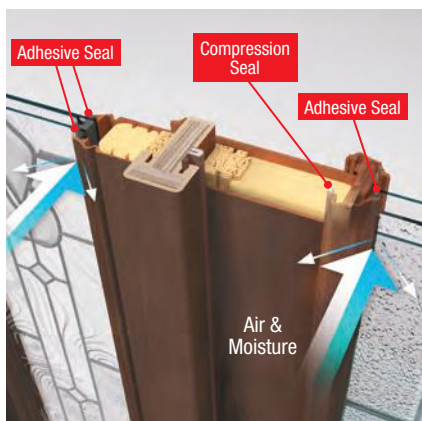

6 Lip-lite frame (shown right) features a **compression seal** against weather on the outside of the **door** and an **adhesive seal** against weather on the outside of the **glass**. **Flush-glazed glass** (shown left) is built directly into the door without a Lip-lite frame, featuring a **high-performance adhesive weather seal** inside and out.