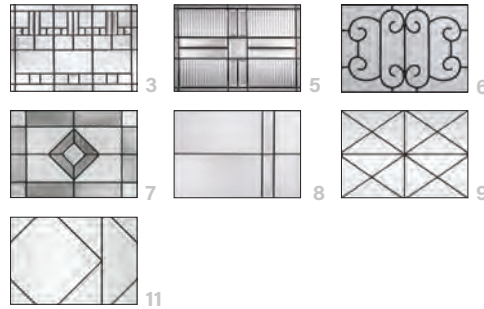

Available for Ari.

- 1 Blackstone.™
- 2 Crystalline.™
- 3 Sedona
- 4 Salinas.™
- 5 Saratoga.™
- 6 Reserva.™
- 7 Pembridge.™
- 8 Axis.™
- 9 Calix
- 10 Latitude
- 11 Echelon

Available for Echo.

4 THEN SELECT A FRAME

Choose the flat profile for modern appeal or scrolled profile for vintage style. Available in Advanta.* and Standard lite frames.