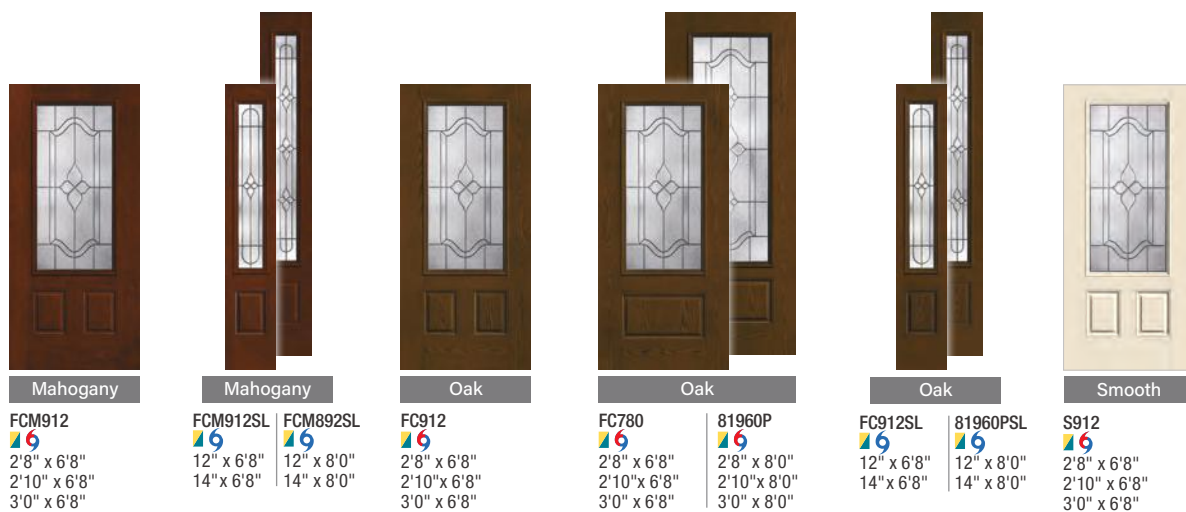

CONCORDE™ ◆ ◆ ◆