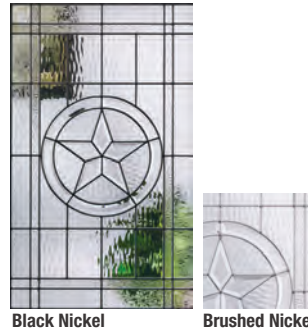

Texas Star
Glass Privacy Rating: 5