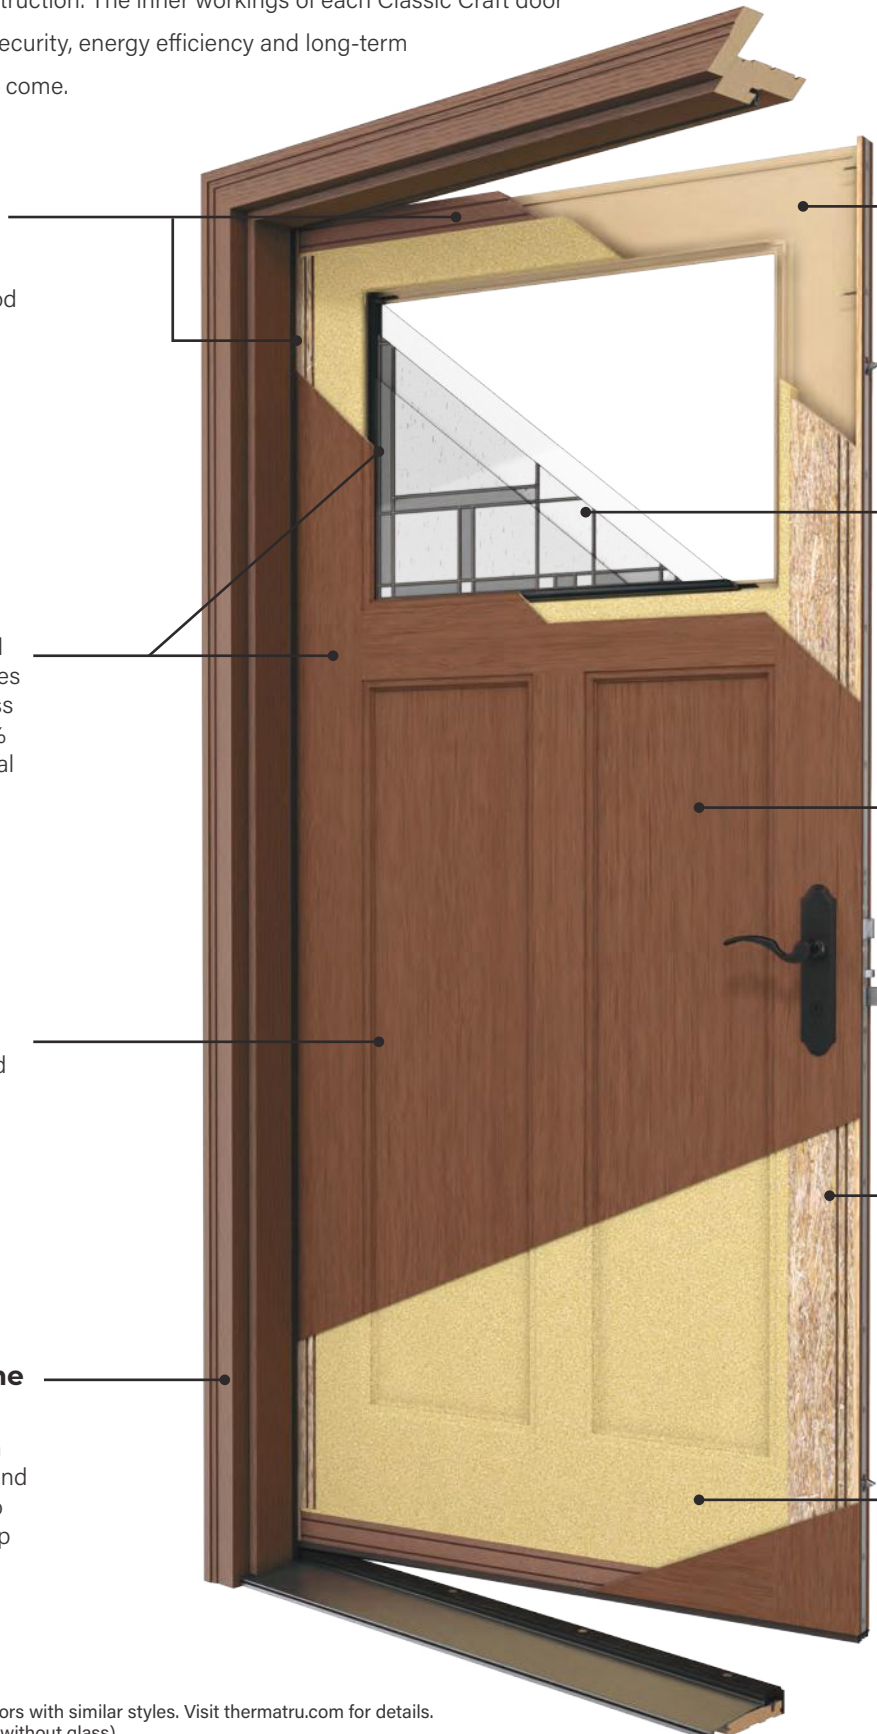

Premium construction, inside and out.

Highlighting the best of craftsmanship and innovation, Classic Craft® premium entryways boast impressive, well-designed features and remarkable construction. The inner workings of each Classic Craft door lay the foundation for exceptional strength, security, energy efficiency and long-term performance you can depend on for years to come.

Engineered for Moisture Protection

Features composite top and bottom rails and solid hardwood edges for increased moisture and rot protection all the way around the door.

Designed with Authenticity

Features construction identical to wood doors with narrow stiles and rails, and flush-glazed glass options that are more than 10% wider* to welcome more natural light into the home.

Tested to Withstand Mother Nature

Designed and rigorously tested to withstand and protect from the damaging effects of harsh weather conditions.

Thermo-Tru. Door Frame

Created specifically for Thermo-Tru doors to deliver an entire entry system designed and engineered to work together to resist leaks and drafts, and help maintain energy efficiency and weather resistance.

*Comparison of Classic Craft to other standard fiberglass doors with similar styles. Visit thermatru.com for details.

**Comparison of R-Values of fiberglass to wood doors (both without glass).

Right Page Top: Classic Craft Walnut Grain Door – CCW8901L; Low-E Glass Direct Set Sidelite – DRS82131SL, Finish – Acorn

Right Page Middle: Classic Craft Mahogany Grain, Homeward Glass, Door – CCM82801, Finish – Barley